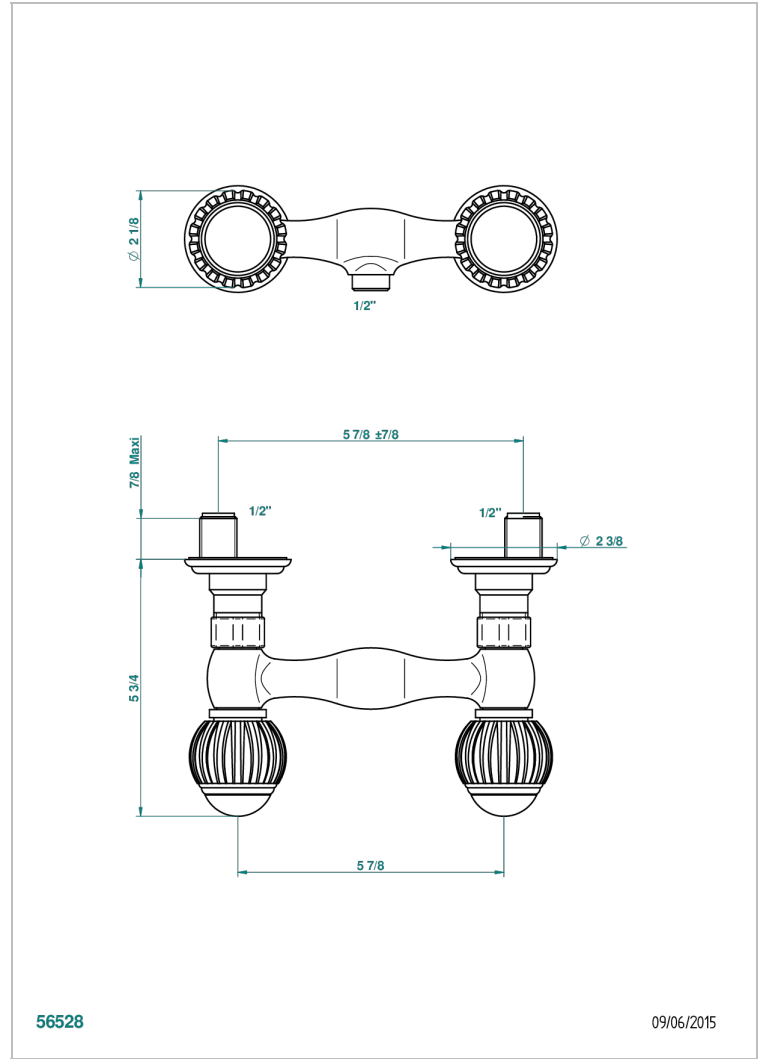

VOGUE TIGER EYE

A8R-64

Wall mounted shower mixer 1/2" - 150 mm centres - no hose

56528

09/06/2015

CHARACTERISTIC

- ACS : 17ACCLY652
- NF : NF EN 200 - IA - Chrome

STANDARDS