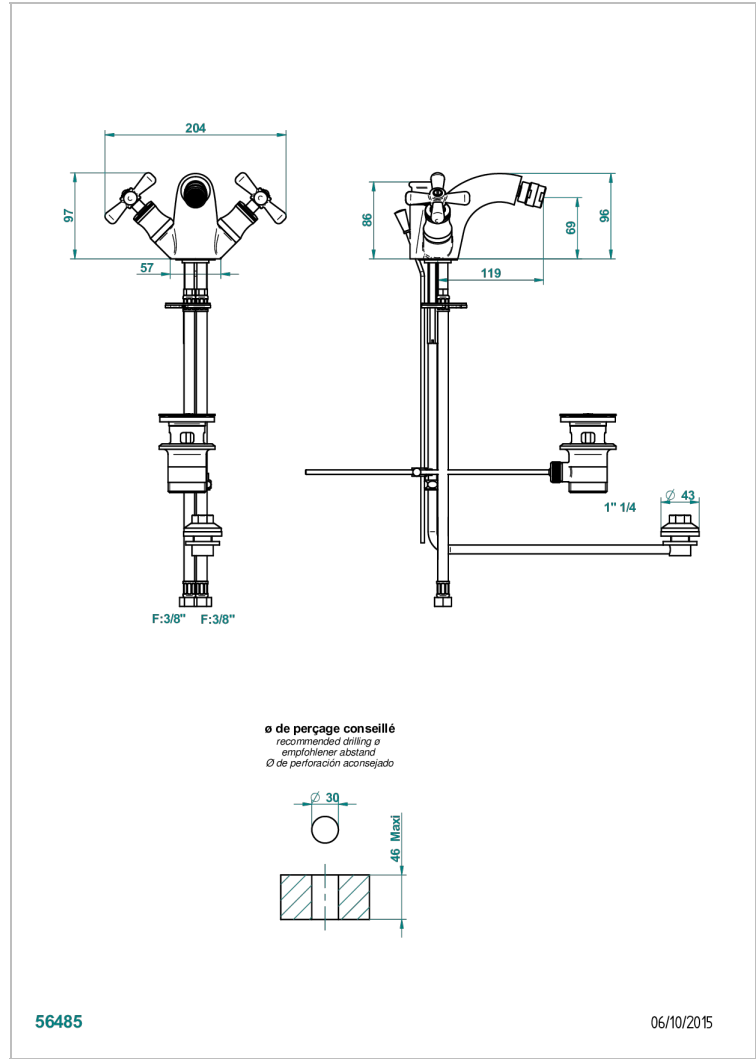

BEAUBOURG WITH LEVER

G7B-3205/202

1-hole bidet mixer, swivel jet, ascending spray and pop-up waste

CHARACTERISTIC

- Beaubourg with lever
- 1-hole bidet mixer, swivel jet, ascending spray and pop-up waste

TECHNICAL SPECS

- Recommandé : 3 bars (max. 5 bars) - Advised : 43,5 psi (max. 72 psi)
- 15 l/min à 3 bars (4 gpm at 43.5 psi)

AVAILABLE FINITIONS

Antique nickel - H28
Black ceram - D30
Blush PVD - H62
Brass color PVD - H49
Brown bronze color PVD - F33
Gold color PVD - H52