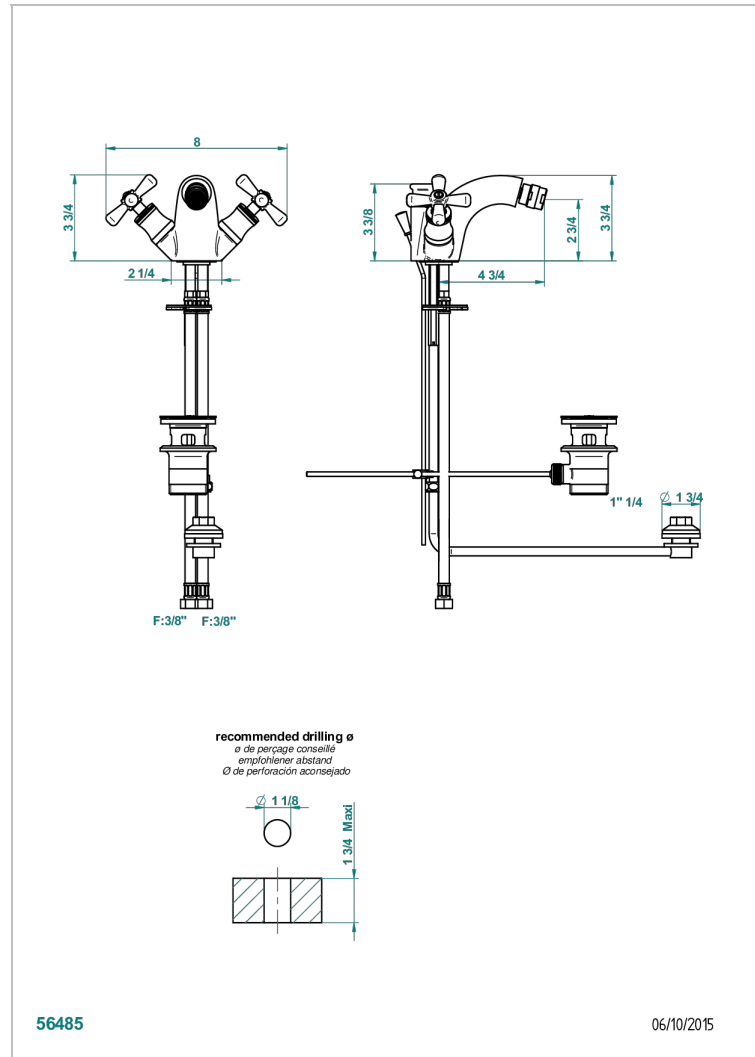

# BEAUBOURG WITH LEVER

G7B-3205/202

1-hole bidet mixer, swivel jet, ascending spray and pop-up waste

## CHARACTERISTIC

- Beaubourg with lever
- 1-hole bidet mixer, swivel jet, ascending spray and pop-up waste

## TECHNICAL SPECS

- Recommandé : 3 bars (max. 5 bars) - Advised : 43,5 psi (max. 72 psi)
- 15 l/min à 3 bars (4 gpm at 43.5 psi)