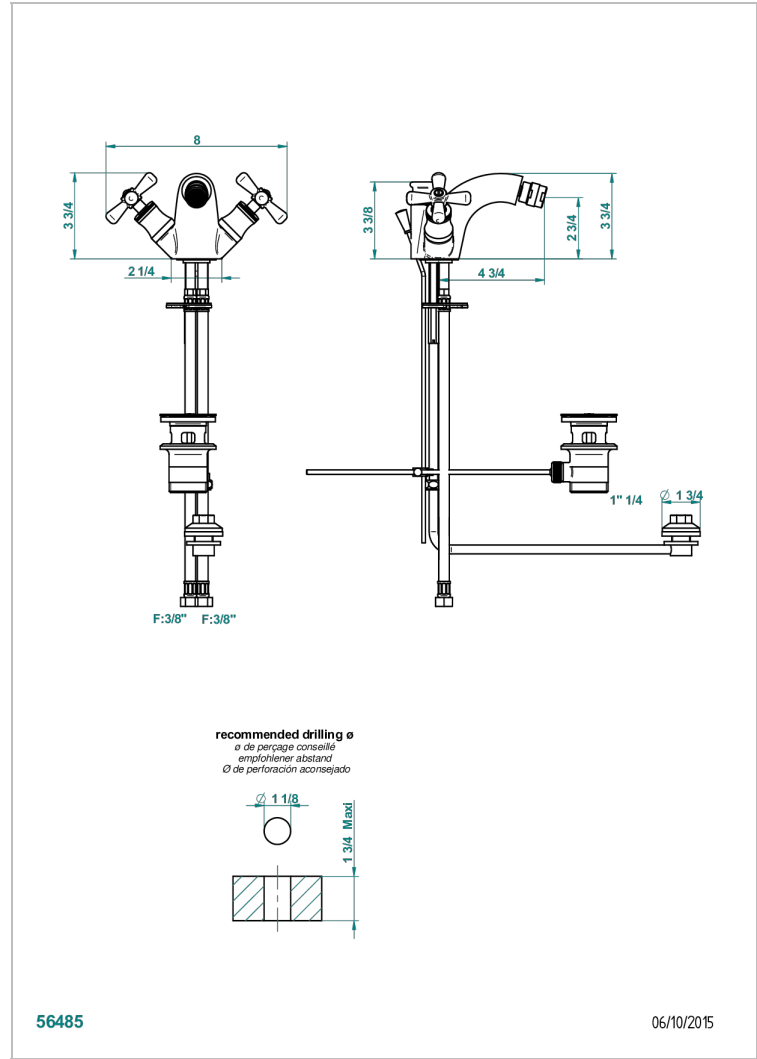

# BEAUBOURG WITH LEVER

G7B-3205/202

THG<sup>®</sup>  
PARIS

1-hole bidet mixer, swivel jet, ascending spray and pop-up waste

## CHARACTERISTIC

- Beaubourg with lever
- 1-hole bidet mixer, swivel jet, ascending spray and pop-up waste

## TECHNICAL SPECS

- Recommandé : 3 bars (max. 5 bars) - Advised : 43,5 psi (max. 72 psi)
- 15 l/min à 3 bars (4 gpm at 43.5 psi)