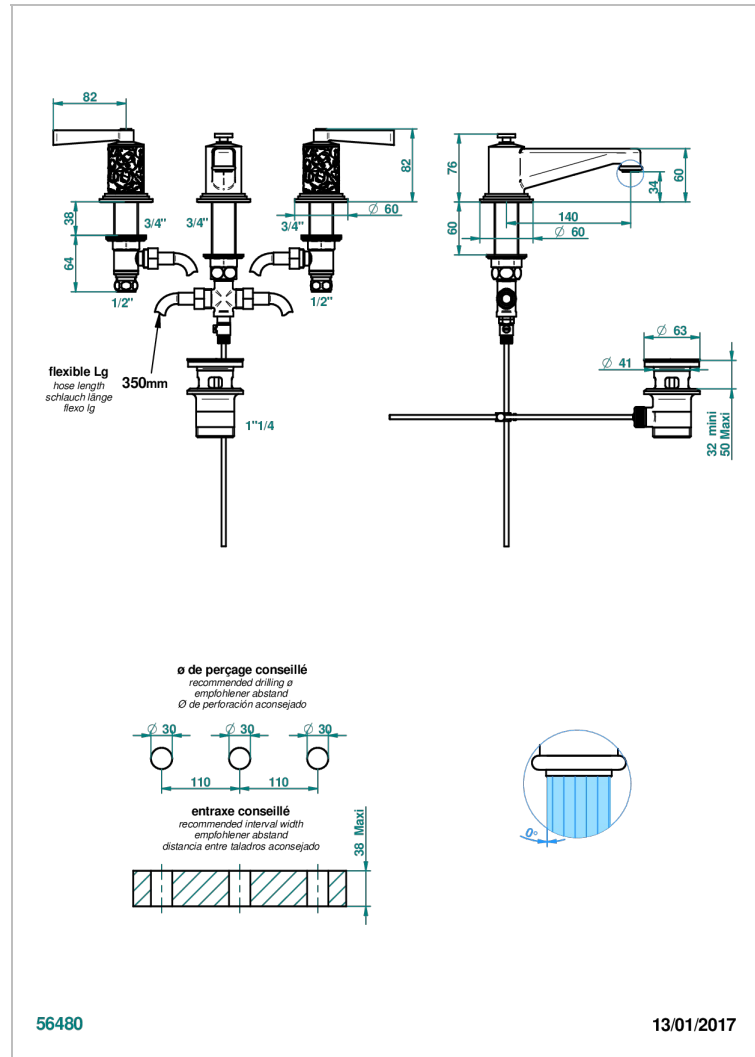

FRIVOLE WITH LEVER

G2S-151/W

Rim mounted 3-hole basin mixer with waste - WRAS approved

CHARACTERISTIC

- WRAS : 2109366

STANDARDS

AVAILABLE FINITIONS

Antique nickel - H28
Black ceram - D30
Blush PVD - H62
Brass color PVD - H49
Brown bronze color PVD - F33
Gold color PVD - H52