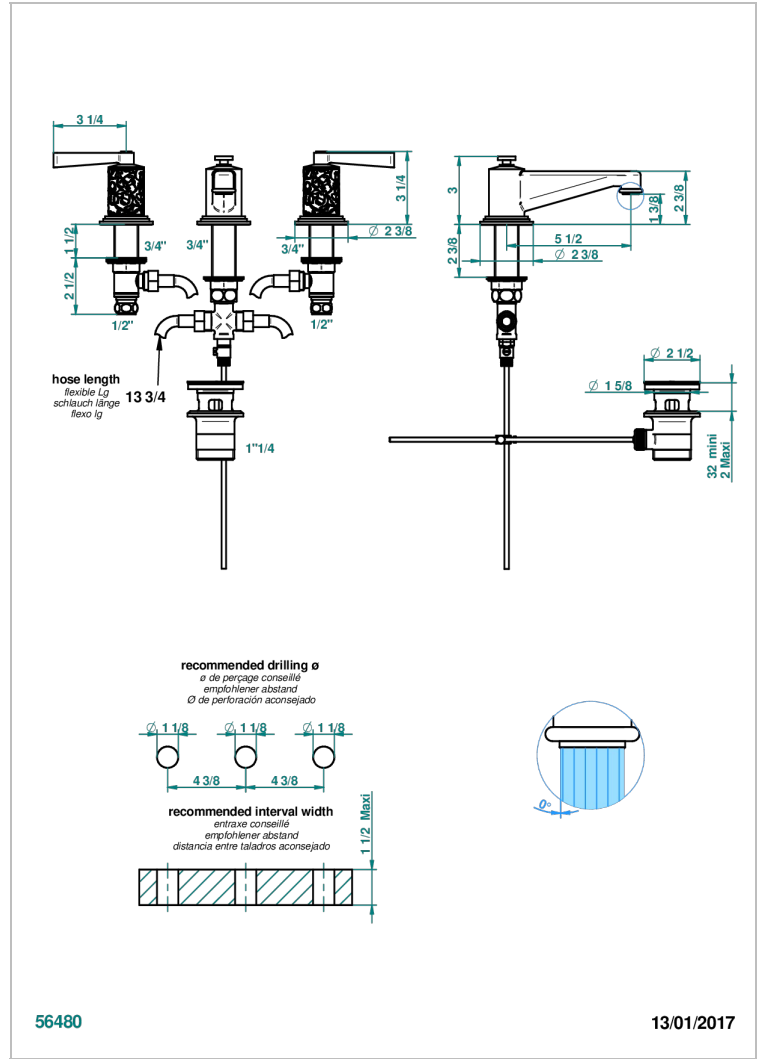

FRIVOLE WITH LEVER

G2S-151/W

Rim mounted 3-hole basin mixer with waste - WRAS approved

CHARACTERISTIC

- WRAS : 2109366

STANDARDS

AVAILABLE FINITIONS

Antique nickel - H28
Black ceram - D30
Blush PVD - H62
Brass color PVD - H49
Brown bronze color PVD - F33
Gold color PVD - H52