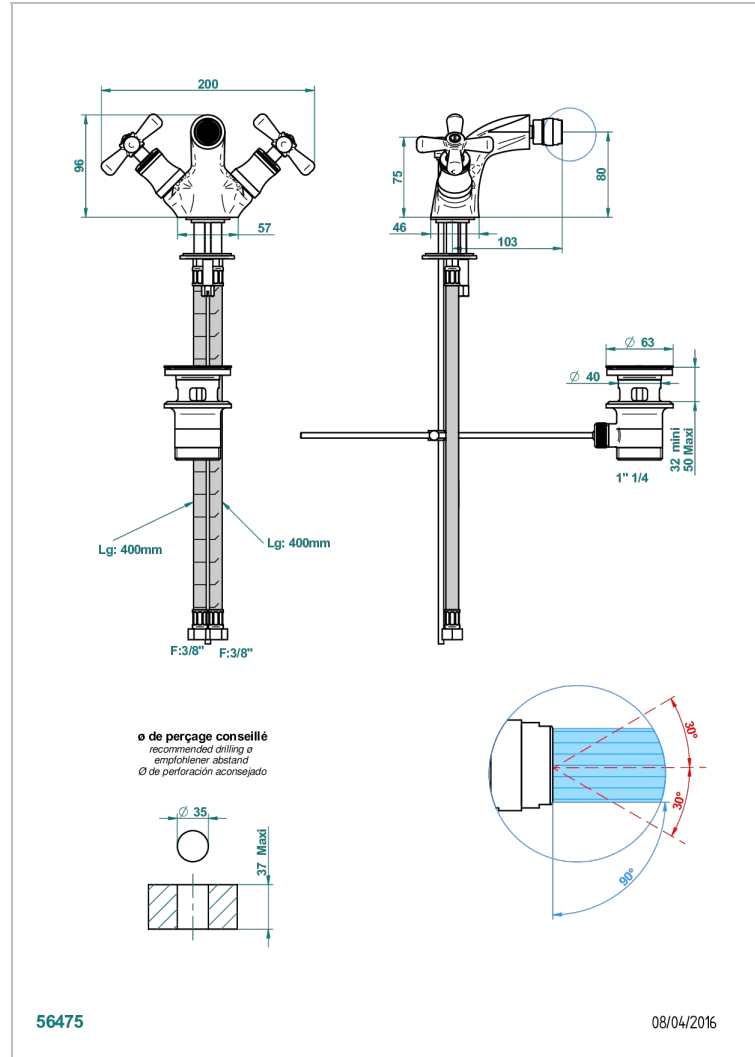

BEAUBOURG WITH LEVER

G7B-3202

1-hole bidet mixer with swivel jet handshower with waste

CHARACTERISTIC

- ACS : 17ACCLY613
- NF : NF EN 200 - IA - Chrome

STANDARDS

TECHNICAL SPECS

- Recommandé : 3 bars (max. 5 bars) - Advised : 43,5 psi (max. 72 psi)
- 15 l/min à 3 bars (4 gpm at 43.5 psi)