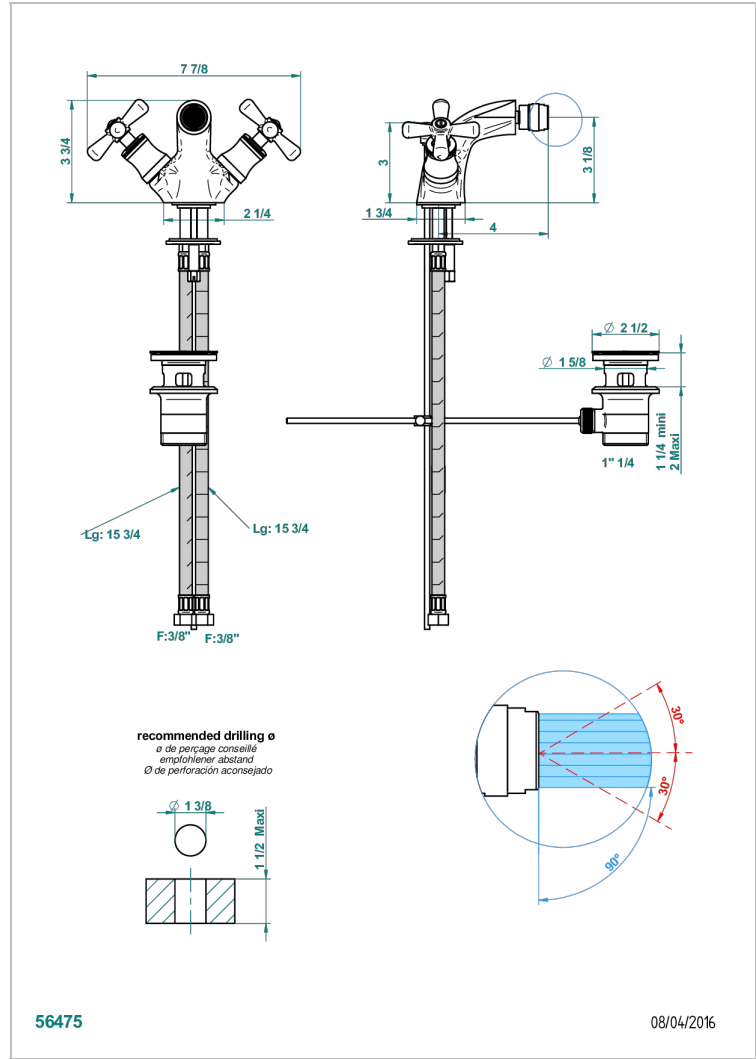

# BEAUBOURG WITH LEVER

G7B-3202

1-hole bidet mixer with swivel jet handshower with waste

## CHARACTERISTIC

- ACS : 17ACCLY613
- NF : NF EN 200 - IA - Chrome