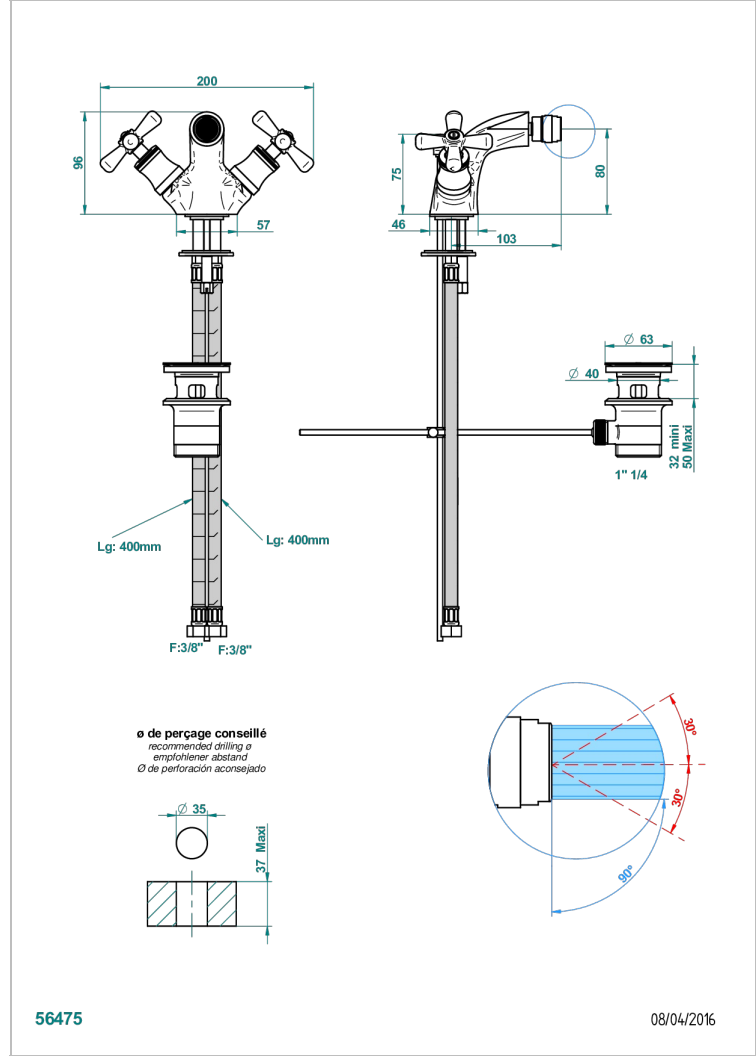

# BEAUBOURG WITH LEVER

G7B-3202

1-hole bidet mixer with swivel jet handshower with waste

## CHARACTERISTIC

- ACS : 17ACCLY613
- NF : NF EN 200 - IA - Chrome