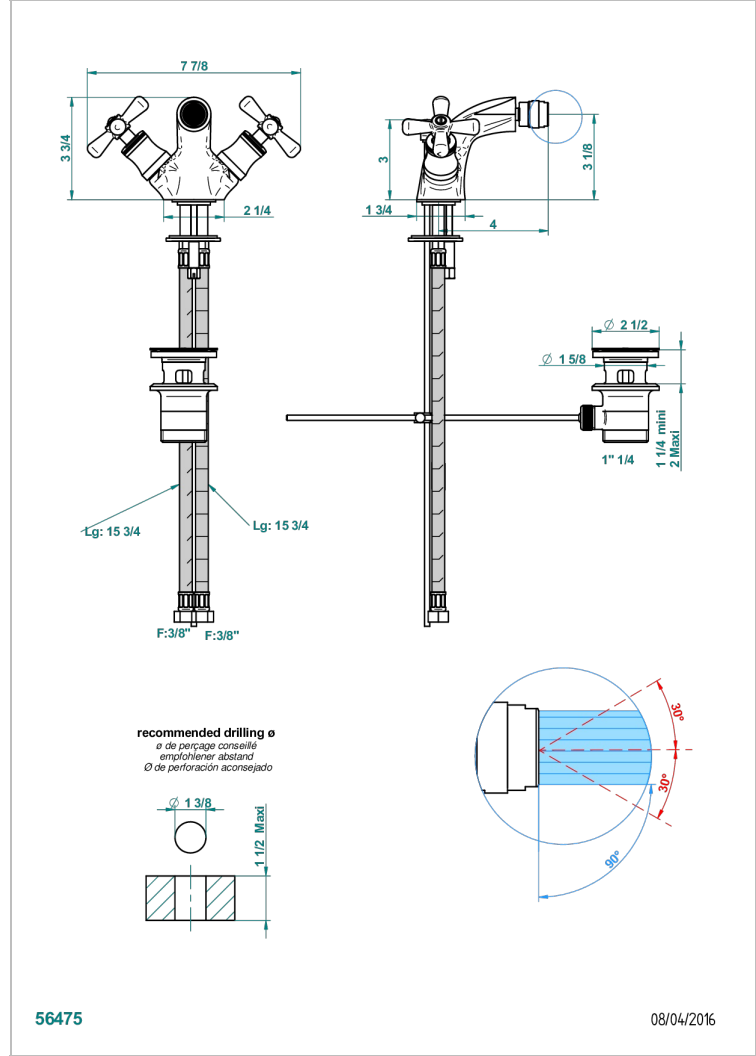

BEAUBOURG WITH LEVER

G7B-3202

1-hole bidet mixer with swivel jet handshower with waste

CHARACTERISTIC

- ACS : 17ACCLY613
- NF : NF EN 200 - IA - Chrome

STANDARDS

TECHNICAL SPECS

- Recommandé : 3 bars (max. 5 bars) - Advised : 43,5 psi (max. 72 psi)
- 15 l/min à 3 bars (4 gpm at 43.5 psi)