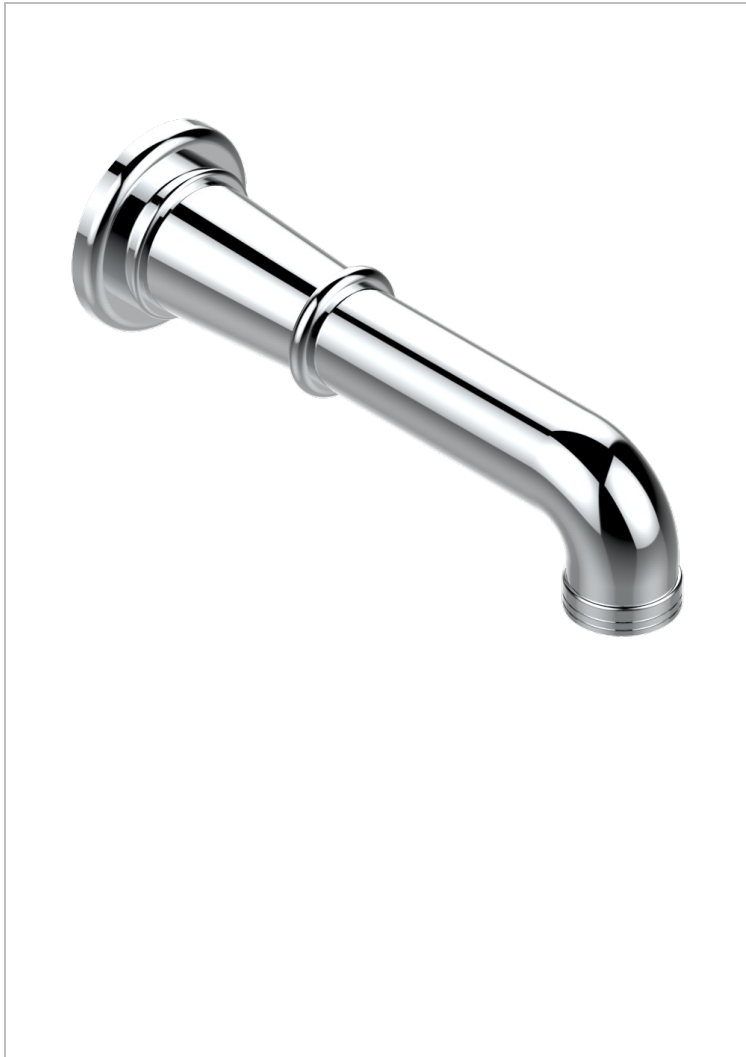

BEAUBOURG WITH LEVER

G7B-22G

Wall mounted bath spout, goliath

THG[®]
PARIS

56414

28/05/2015

CHARACTERISTIC

- Beaubourg with lever
- Wall mounted bath spout, goliath

AVAILABLE FINITIONS

Antique nickel - H28
Black ceram - D30
Blush PVD - H62
Brass color PVD - H49
Brown bronze color PVD - F33
Gold color PVD - H52

Graphite PVD - H64
Lacquered light bronze - D01
Matt Umber PVD - H67
Matt blush PVD - H60
Matt brass color PVD - H50
Matt brown bronze color PVD - F34

Matt chrome - C02
Matt gold - F07
Matt gold color PVD - H53
Matt graphite PVD - H65
Matt nickel (color finish) - C01
Matt nickel color PVD - H56

Natural smoked Brass - A13
Nickel color PVD - H55
Polished chrome (color finish) - A02
Polished chrome / Polished gold (color finish) - G02
Polished gold (color finish) - F01
Polished nickel - B01

Soft gold - F30
Soft matt gold - F31
Umber PVD - H66