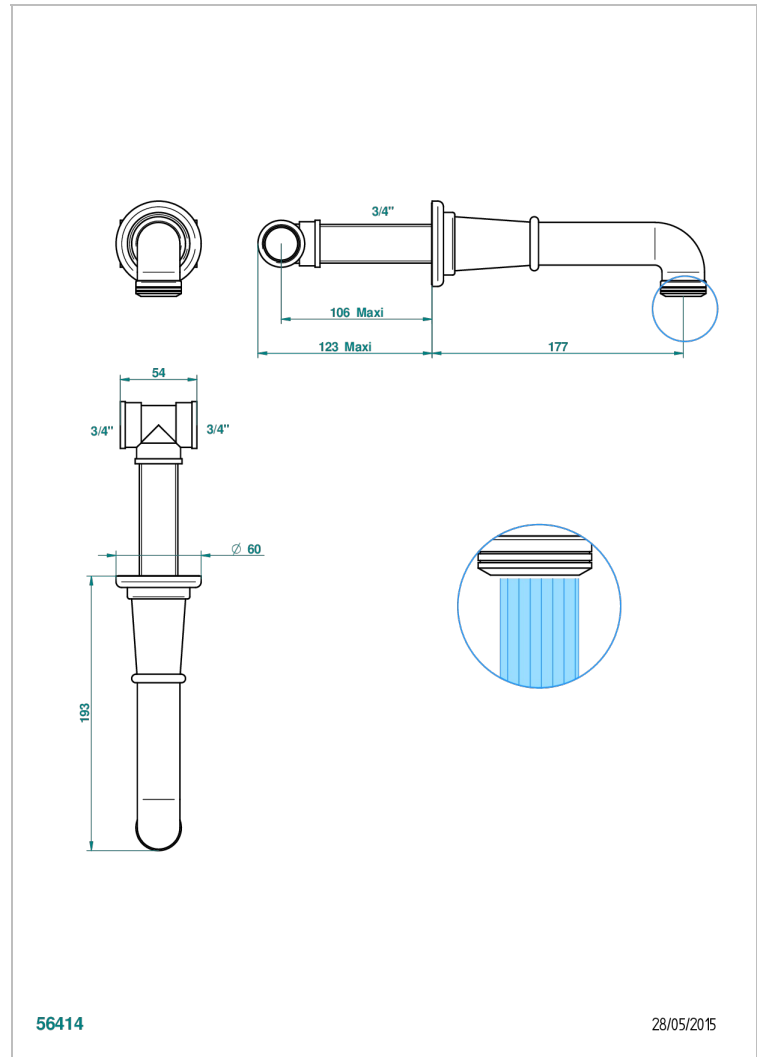

BEAUBOURG WITH LEVER

G7B-22G

Wall mounted bath spout, goliath

THG[®]
PARIS

56414

28/05/2015

CHARACTERISTIC

- Beaubourg with lever
- Wall mounted bath spout, goliath