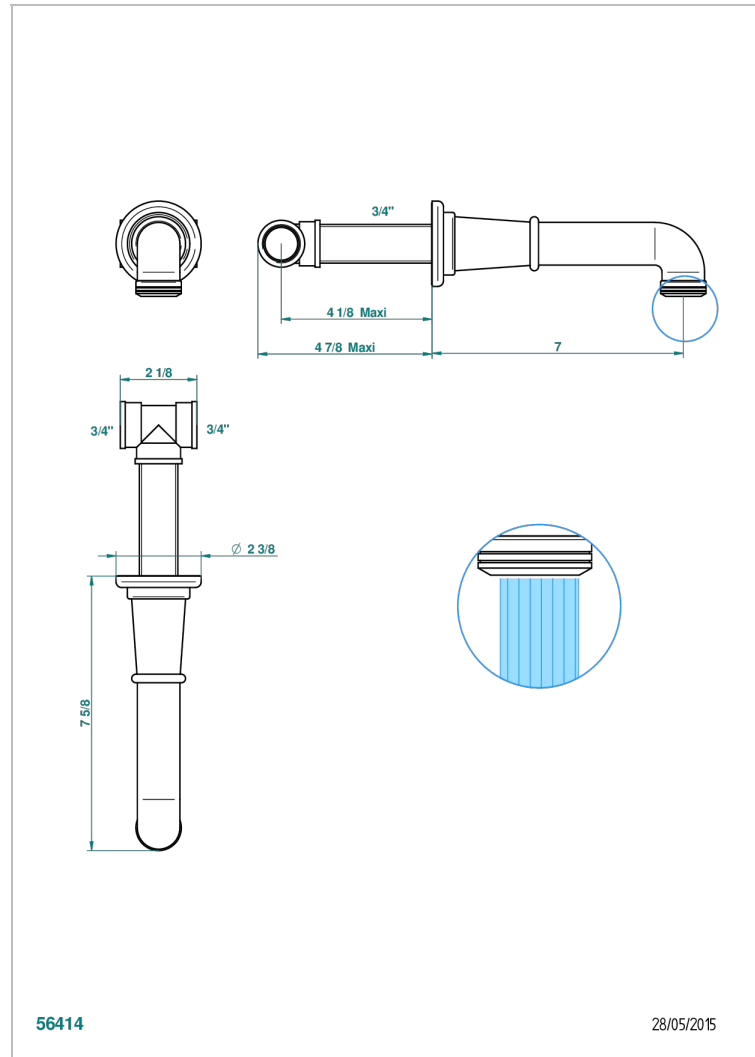

BEAUBOURG WITH LEVER

G7B-22G

Wall mounted bath spout, goliath

THG[®]
PARIS

CHARACTERISTIC

- Beaubourg with lever
- Wall mounted bath spout, goliath

AVAILABLE FINITIONS

Antique nickel - H28
Black ceram - D30
Blush PVD - H62
Brass color PVD - H49
Brown bronze color PVD - F33
Gold color PVD - H52