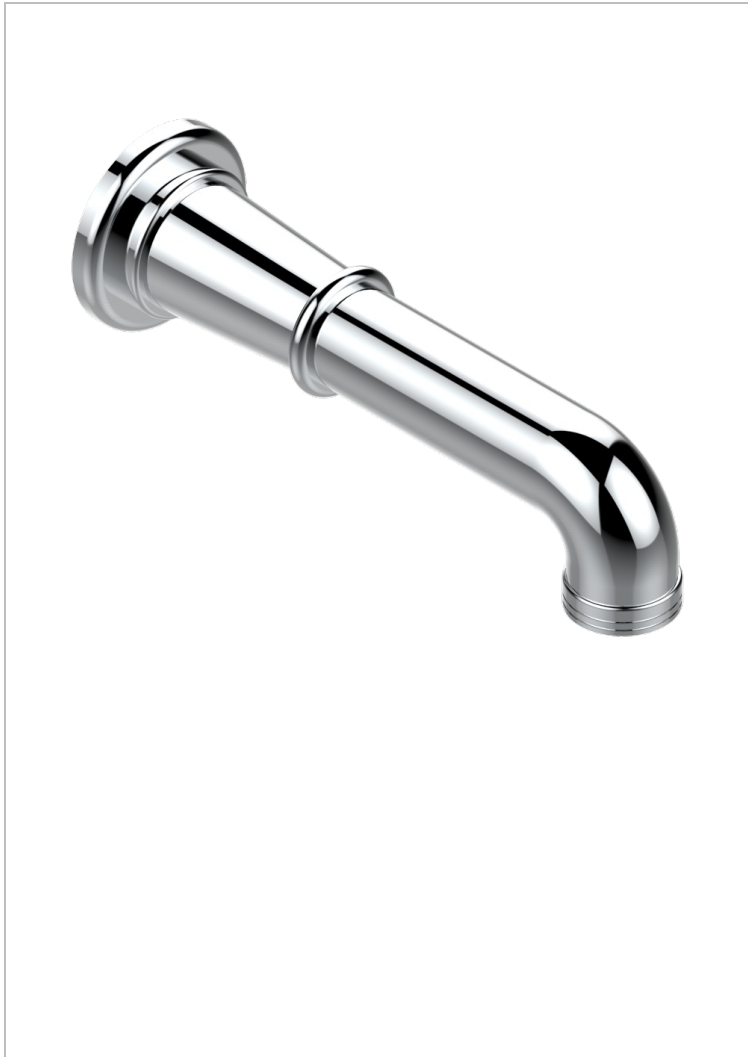

BEAUBOURG WITH LEVER

G7B-22G

Wall mounted bath spout, goliath

THG[®]
PARIS

CHARACTERISTIC

- Beaubourg with lever
- Wall mounted bath spout, goliath

AVAILABLE FINITIONS

Antique nickel - H28
Black ceram - D30
Blush PVD - H62
Brass color PVD - H49
Brown bronze color PVD - F33
Gold color PVD - H52

Graphite PVD - H64
Lacquered light bronze - D01
Matt Umber PVD - H67
Matt blush PVD - H60
Matt brass color PVD - H50
Matt brown bronze color PVD - F34

Matt chrome - C02
Matt gold - F07
Matt gold color PVD - H53
Matt graphite PVD - H65
Matt nickel (color finish) - C01
Matt nickel color PVD - H56

Natural smoked Brass - A13
Nickel color PVD - H55
Polished chrome (color finish) - A02
Polished chrome / Polished gold (color finish) - G02
Polished gold (color finish) - F01
Polished nickel - B01

Soft gold - F30
Soft matt gold - F31
Umber PVD - H66