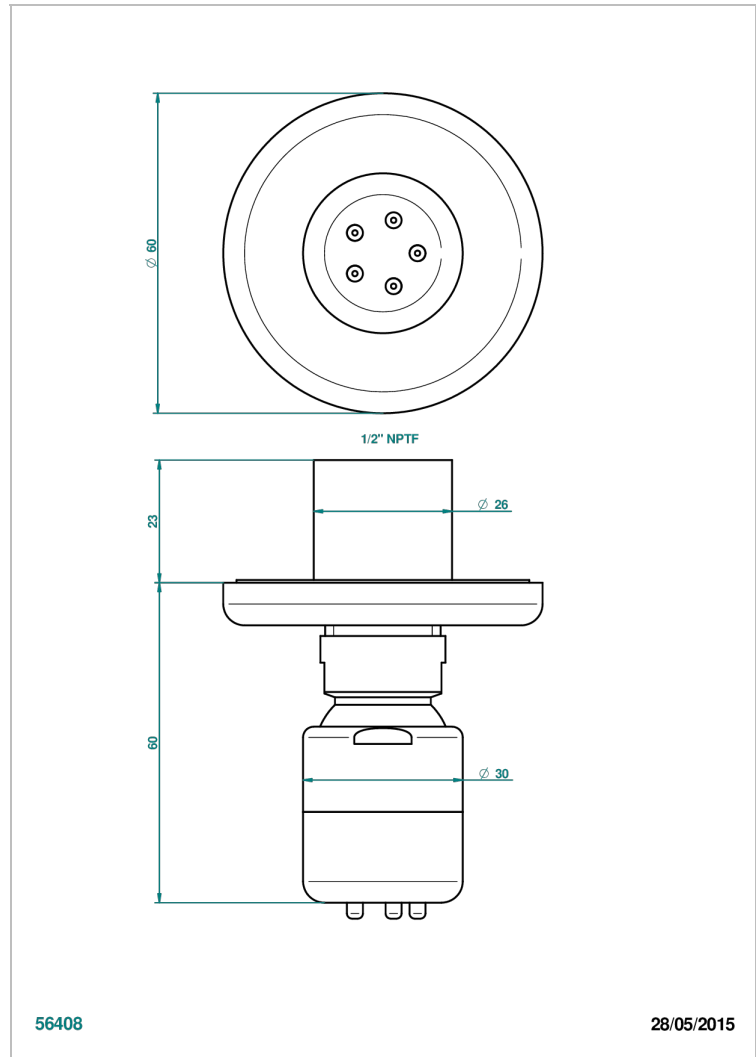

# CLUB SAINT-GERMAIN WITH LEVER HANDLES

G7J-290/BUS

Body spray 1/2" with Easyclean system

THG<sup>®</sup>  
PARIS

56408

28/05/2015

## CHARACTERISTIC

- Club Saint-Germain with lever handles
- Body spray 1/2" with Easyclean system