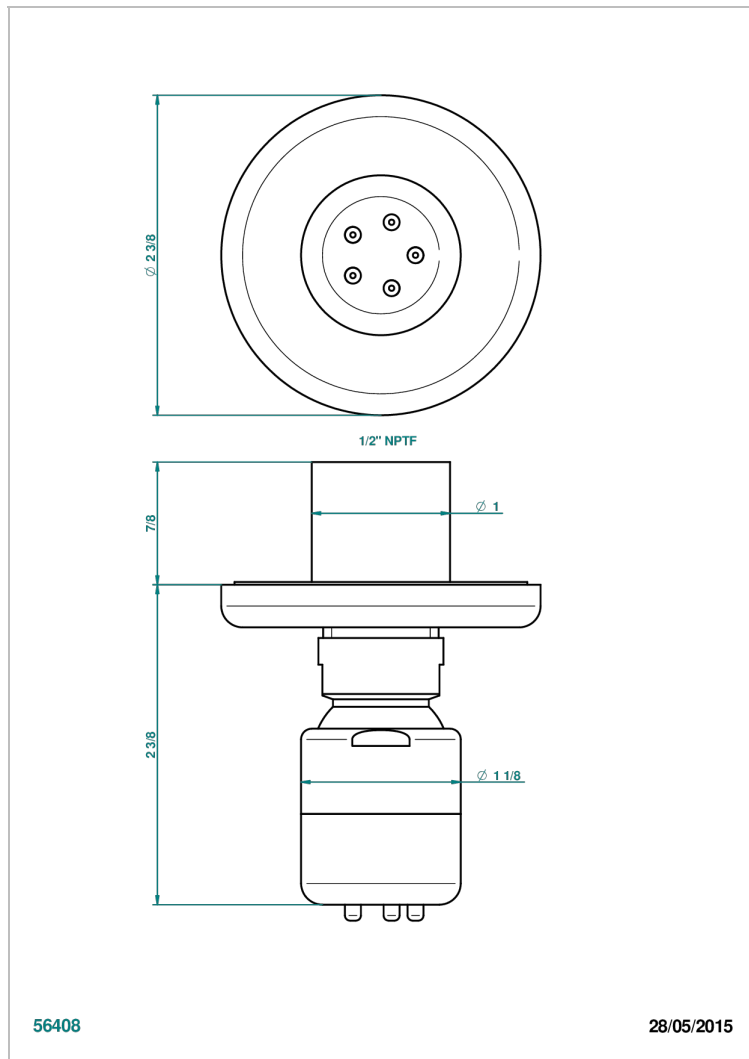

# CLUB SAINT-GERMAIN WITH LEVER HANDLES

G7J-290/BUS

Body spray 1/2" with Easyclean system

THG<sup>®</sup>  
PARIS

56408

28/05/2015

## CHARACTERISTIC

- Club Saint-Germain with lever handles
- Body spray 1/2" with Easyclean system