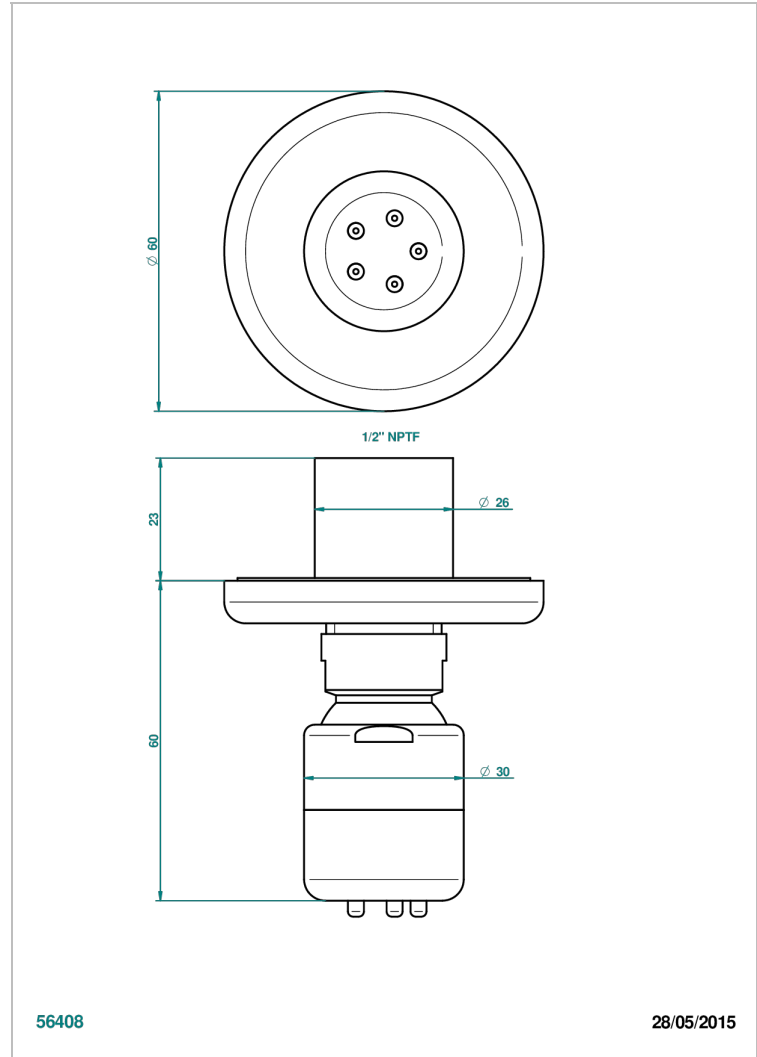

CLUB SAINT-GERMAIN

G7H-290/BUS

Body spray 1/2" with Easyclean system

56408

28/05/2015

CHARACTERISTIC

- Club Saint-Germain
- Body spray 1/2" with Easyclean system

AVAILABLE FINITIONS