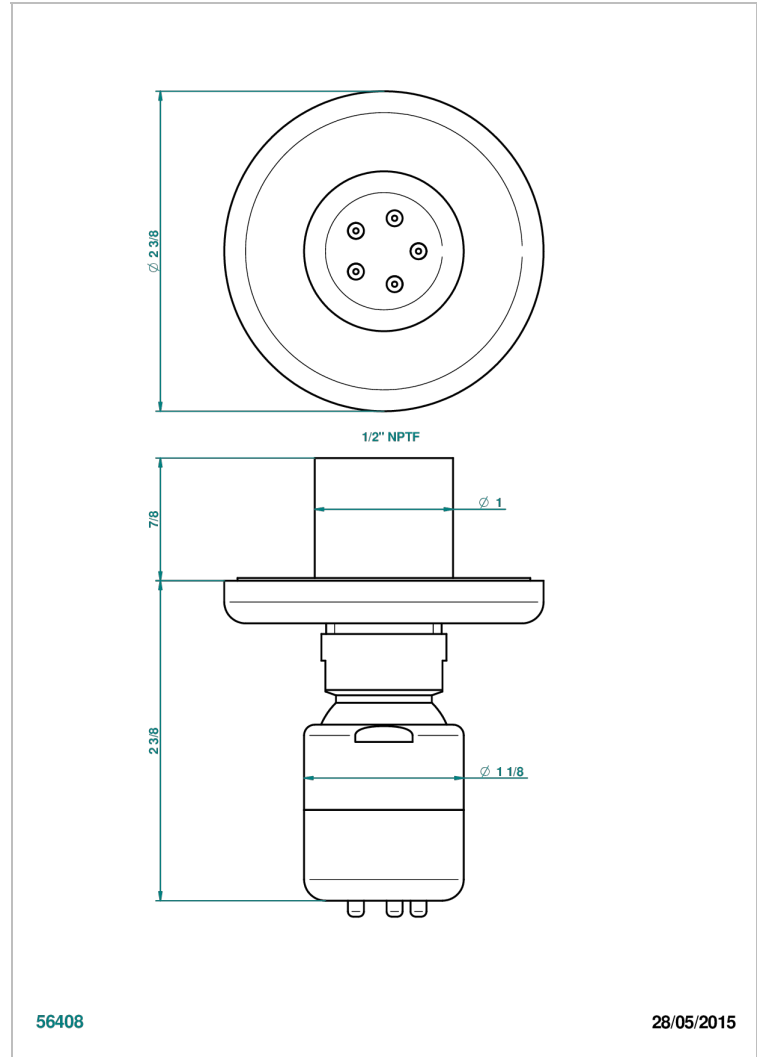

CLUB SAINT-GERMAIN

G7H-290/BUS

Body spray 1/2" with Easyclean system

THG[®]
PARIS

56408

28/05/2015

CHARACTERISTIC

- Club Saint-Germain
- Body spray 1/2" with Easyclean system