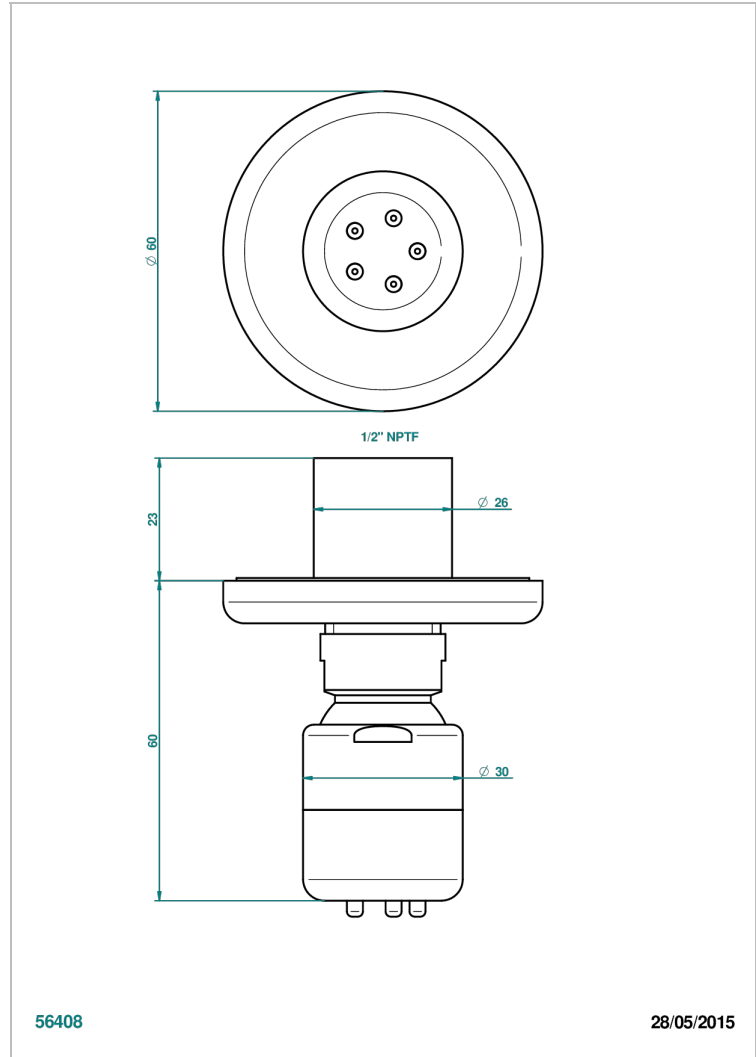

SAINT-GERMAIN WITH LEVER HANDLES

G7D-290/BUS

Body spray 1/2" with Easyclean system

CHARACTERISTIC

- Saint-germain with lever handles
- Body spray 1/2" with Easyclean system

AVAILABLE FINITIONS

Black ceram - D30
Blush PVD - H62
Brass color PVD - H49
Brown bronze color PVD - F33
Chrome polished - A02
Chrome polished / gold polished - G02