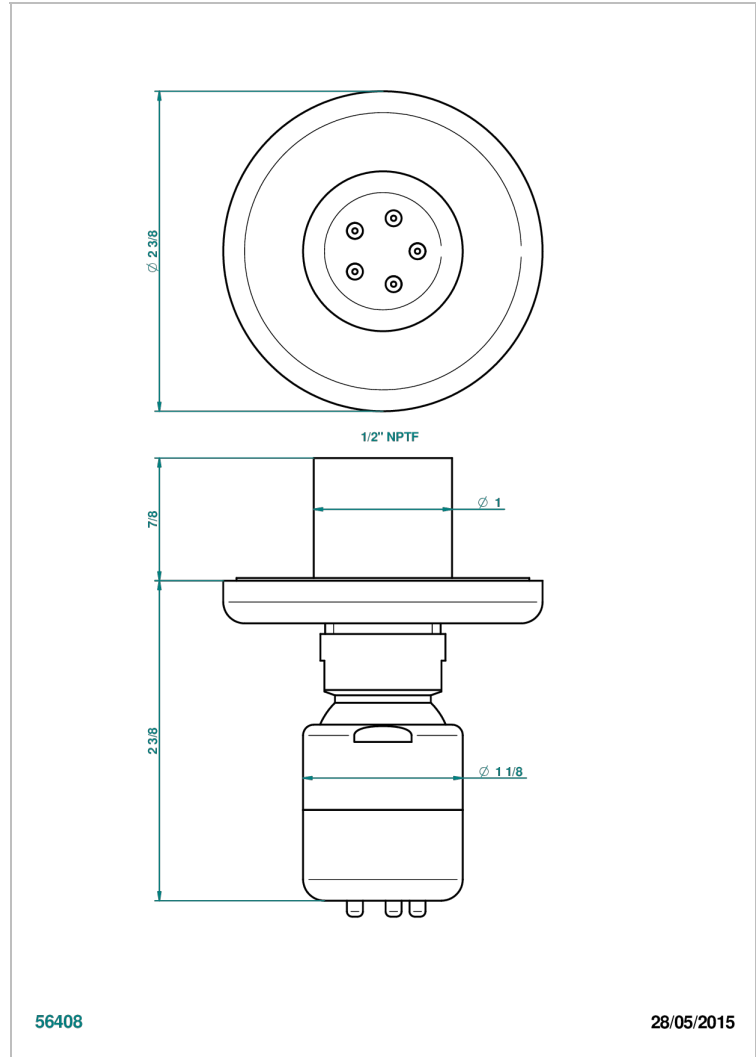

SAINT-GERMAIN WITH LEVER HANDLES

G7D-290/BUS

Body spray 1/2" with Easyclean system

56408

28/05/2015

CHARACTERISTIC

- Saint-germain with lever handles
- Body spray 1/2" with Easyclean system

AVAILABLE FINITIONS