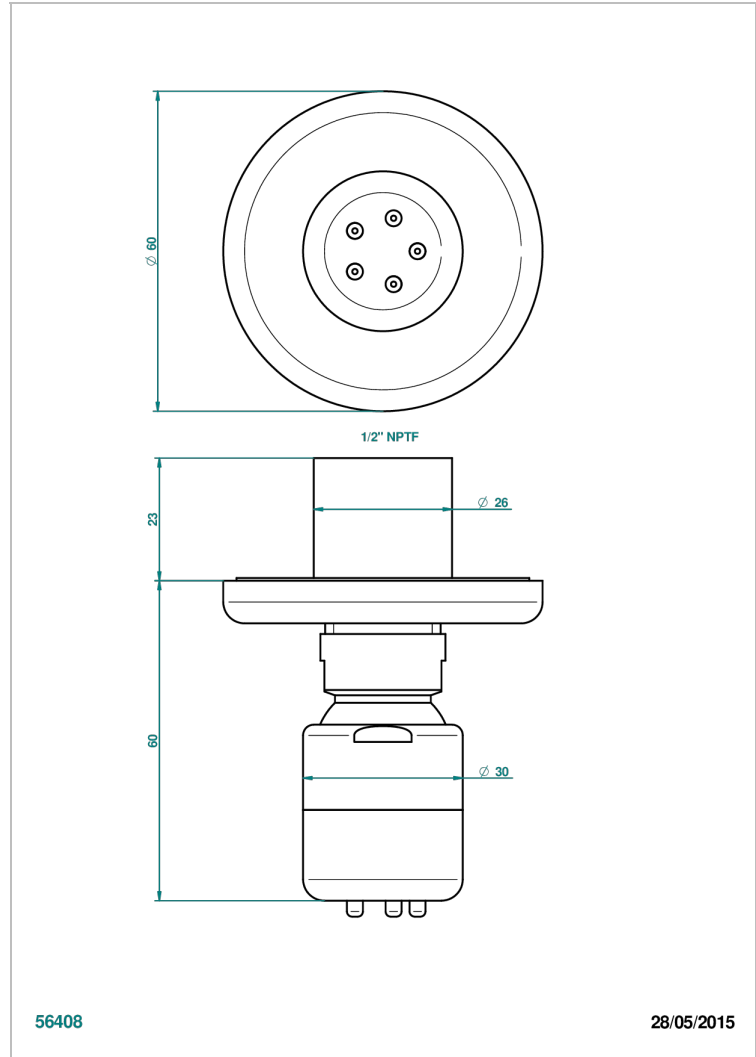

# BEAUBOURG WITH LEVER HANDLES

G7B-290/BUS

Body spray 1/2" with Easyclean system

## CHARACTERISTIC

- Beaubourg with lever handles
- Body spray 1/2" with Easyclean system