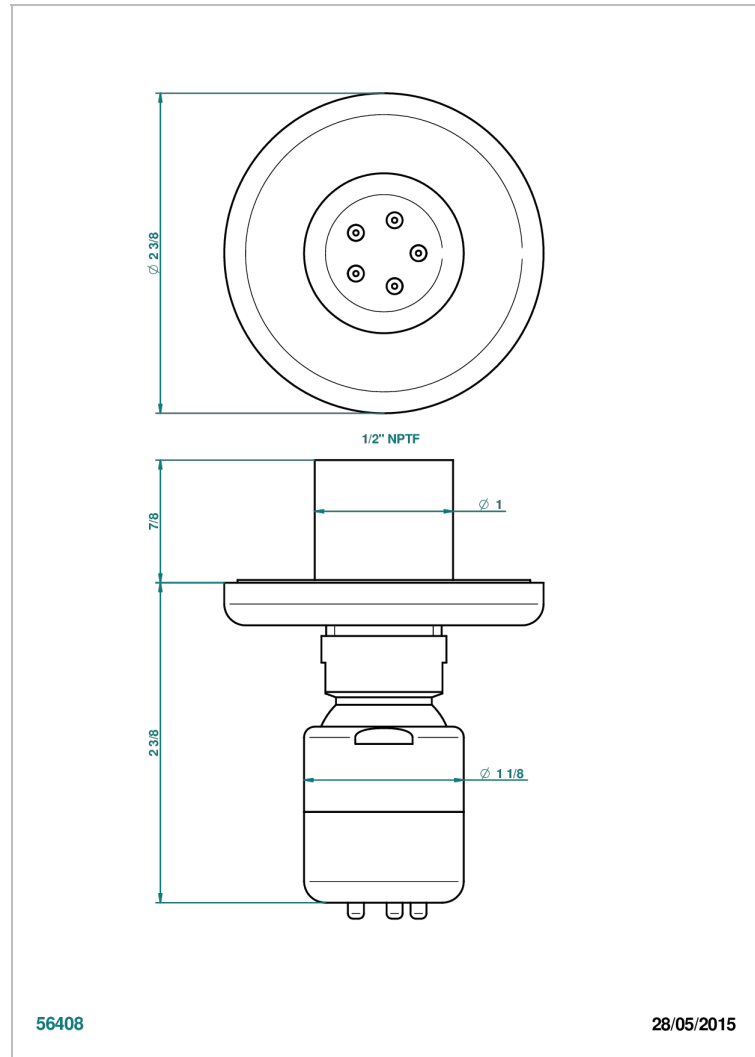

BEAUBOURG WITH LEVER HANDLES

G7B-290/BUS

Body spray 1/2" with Easyclean system

CHARACTERISTIC

- Beaubourg with lever handles
- Body spray 1/2" with Easyclean system

AVAILABLE FINITIONS

Black ceram - D30
Blush PVD - H62
Brass color PVD - H49
Brown bronze color PVD - F33
Chrome polished - A02
Chrome polished / gold polished - G02