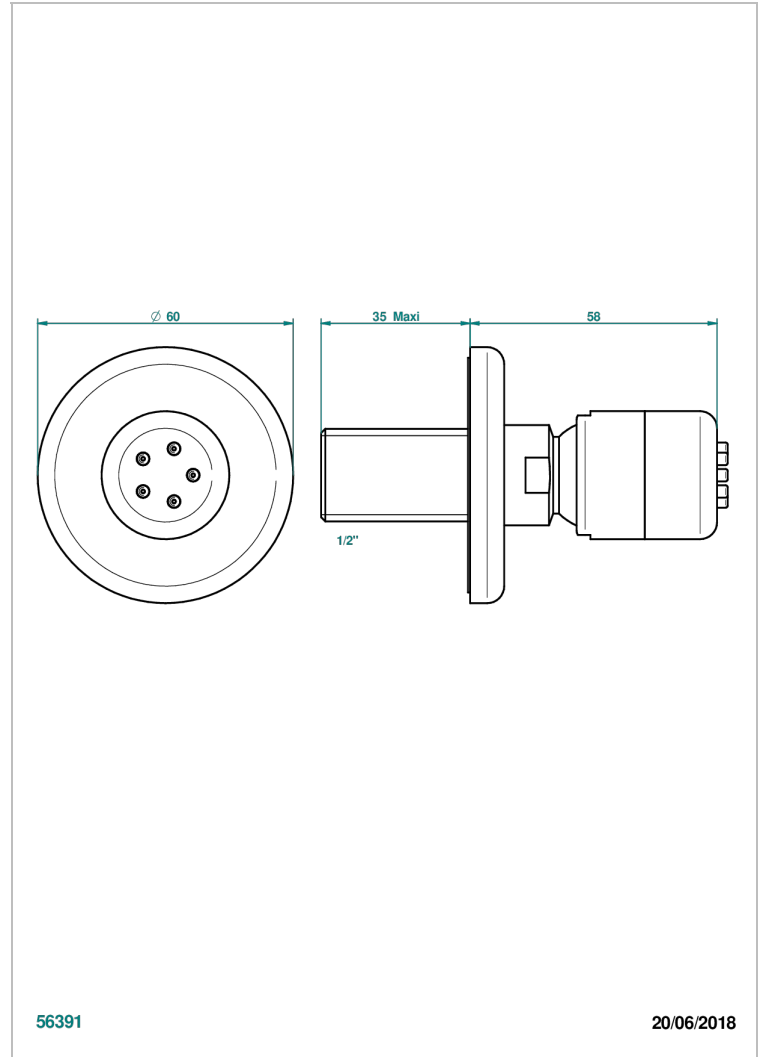

SAINT-GERMAIN WITH LEVER

G7D-290/B

Wall mounted body jet 1/2" with Easyclean system

THG[®]
PARIS

CHARACTERISTIC

- Saint-germain with lever
- Wall mounted body jet 1/2" with Easyclean system

TECHNICAL SPECS

- Recommandé : 3 bars (max. 5 bars) - Advised : 43,5 psi (max. 72 psi)
- 4 l/min à 3 bars (1.1 gpm at 43.5 psi)