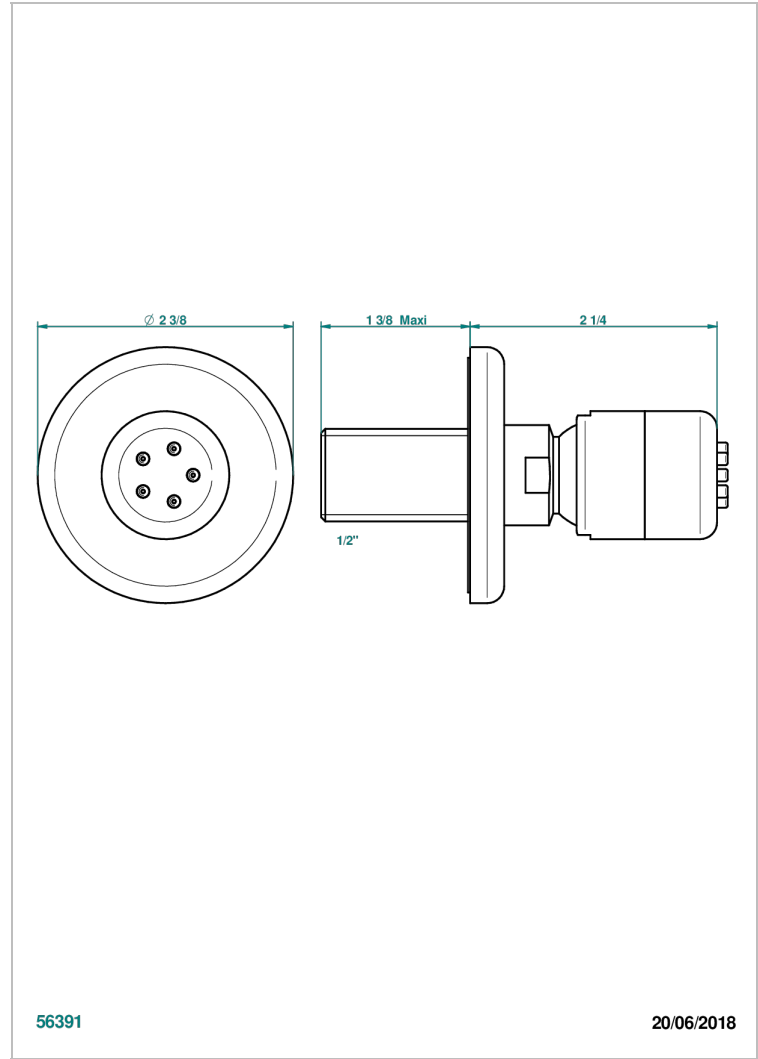

# SAINT-GERMAIN WITH LEVER

G7D-290/B

Wall mounted body jet 1/2" with Easyclean system

THG<sup>®</sup>  
PARIS

## CHARACTERISTIC

- Saint-germain with lever
- Wall mounted body jet 1/2" with Easyclean system