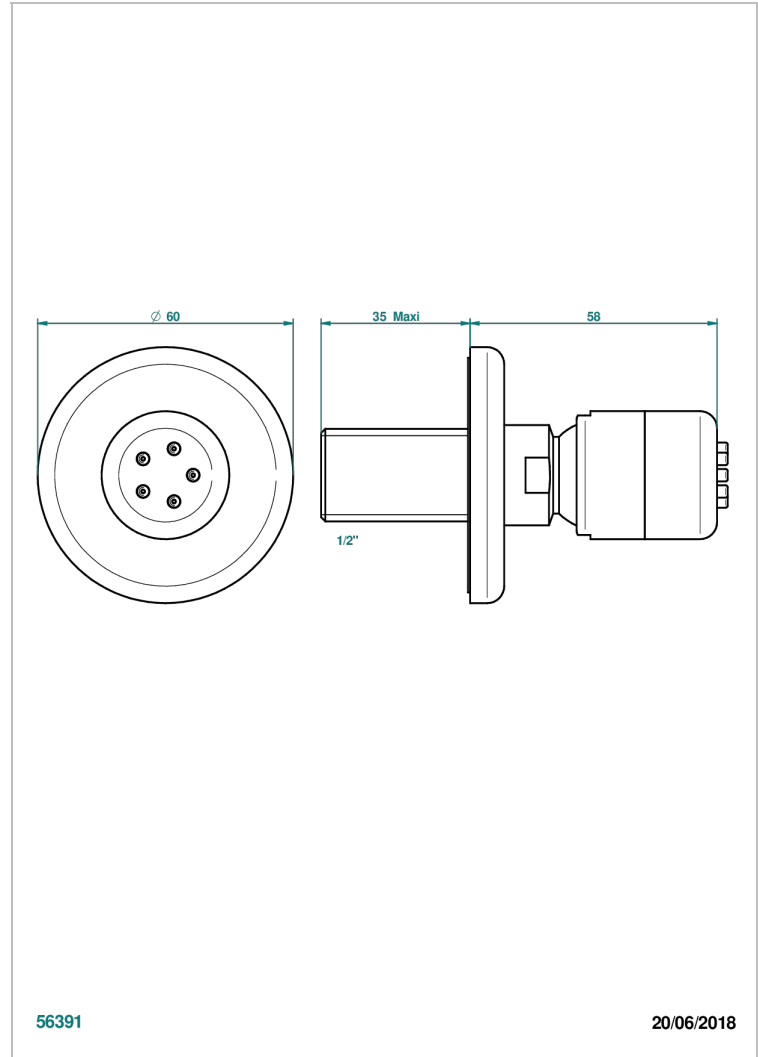

# BEAUBOURG WITH LEVER

G7B-290/B

Wall mounted body jet 1/2" with Easyclean system

THG<sup>®</sup>  
PARIS

56391

20/06/2018

## CHARACTERISTIC

- Beaubourg with lever
- Wall mounted body jet 1/2" with Easyclean system