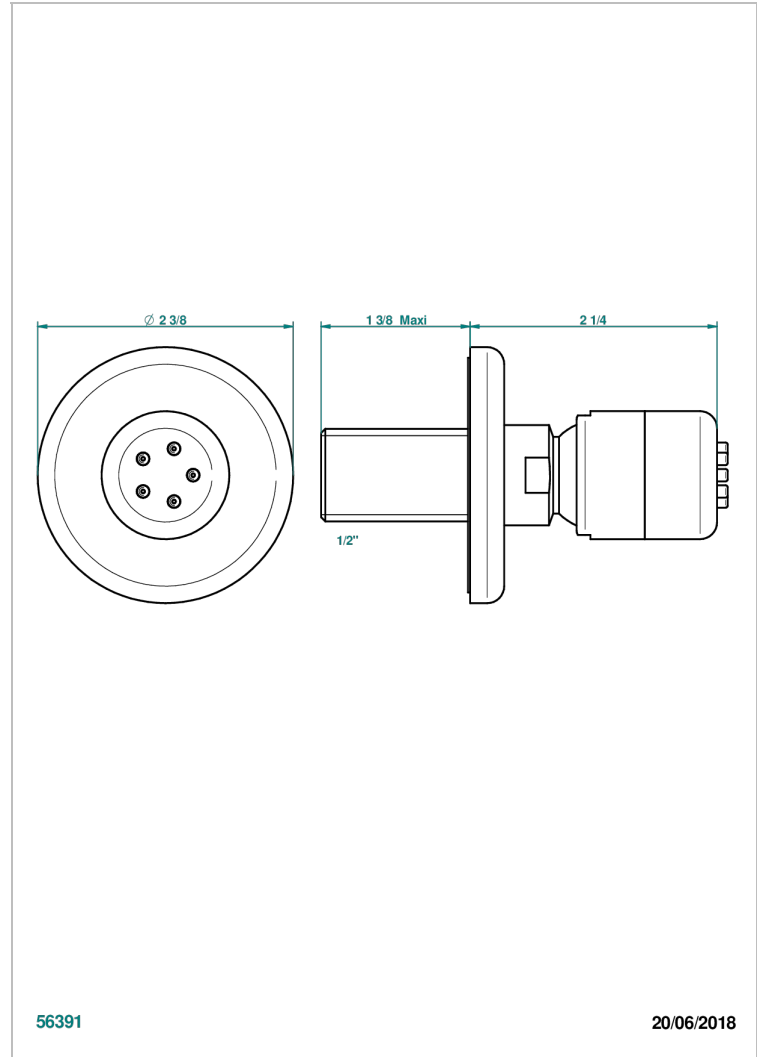

BEAUBOURG WITH LEVER

G7B-290/B

Wall mounted body jet 1/2" with Easyclean system

THG[®]
PARIS

CHARACTERISTIC

- Beaubourg with lever
- Wall mounted body jet 1/2" with Easyclean system

TECHNICAL SPECS

- Recommandé : 3 bars (max. 5 bars) - Advised : 43,5 psi (max. 72 psi)
- 4 l/min à 3 bars (1.1 gpm at 43.5 psi)