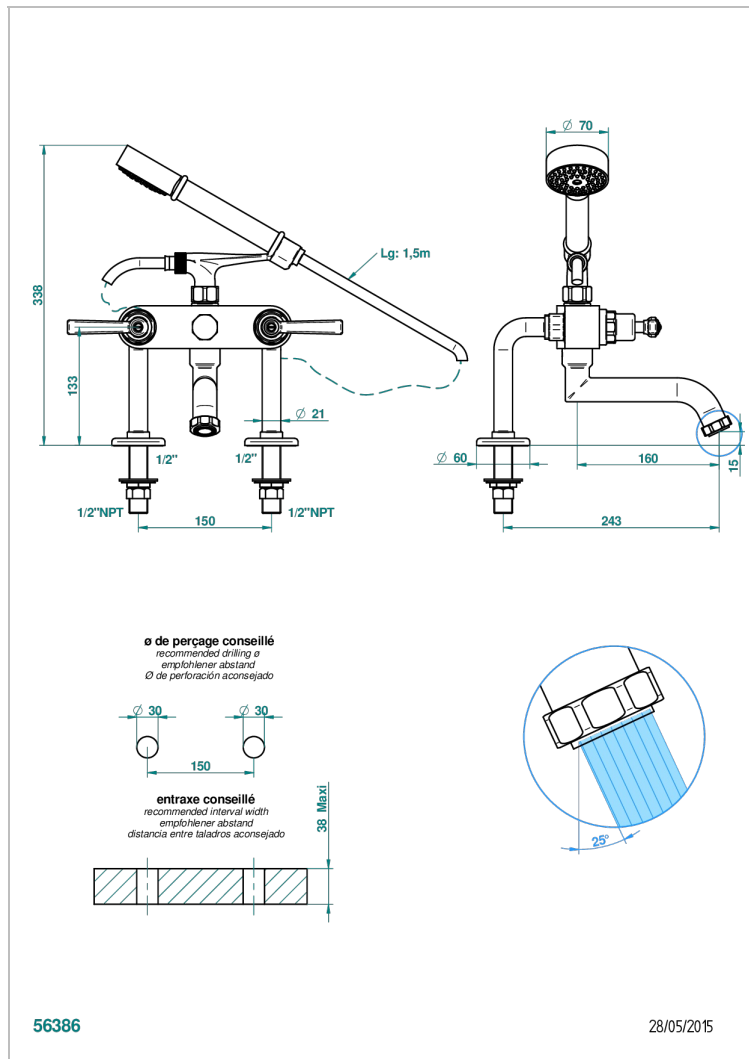

SAINT-GERMAIN WITH LEVER HANDLES

G7D-13G/US

Exposed tub filler with cradle handshower, deck mounted

CHARACTERISTIC

- ASME : ASME A112.18.1-2011/CSA B125.1-11

STANDARDS

AVAILABLE FINITIONS

Black ceram - D30
Blush PVD - H62
Brass color PVD - H49
Brown bronze color PVD - F33
Chrome polished - A02
Chrome polished / gold polished - G02

TECHNICAL SPECS

- Recommandé : 3 bars (max. 5 bars) - Advised : 43,5 psi (max. 72 psi)
- Bec : 75 l/min à 3 bars - Douchette : 9,5 l/min à 3 bars
- Spout : 19,8 gpm at 43.5 psi - Handshower : 2.5 gpm at 43.5 psi