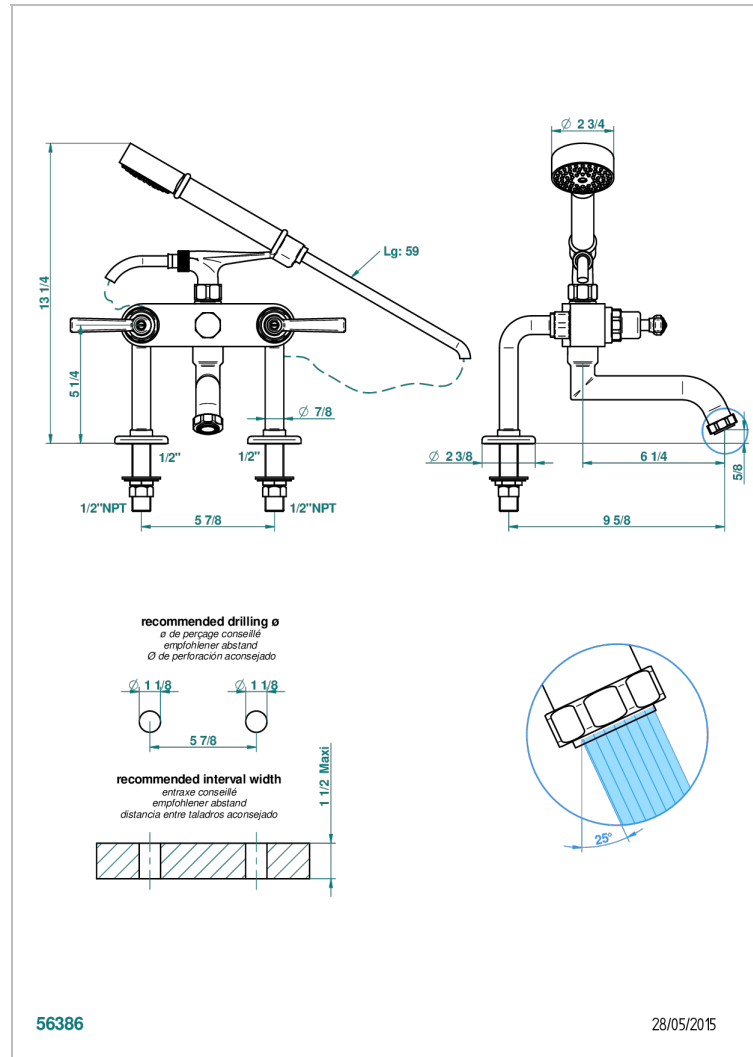

SAINT-GERMAIN WITH LEVER HANDLES

G7D-13G/US

Exposed tub filler with cradle handshower, deck mounted

THG[®]
PARIS

CHARACTERISTIC

- ASME : ASME A112.18.1-2011/CSA B125.1-11

STANDARDS

AVAILABLE FINITIONS

Soft gold - F30
Soft matt gold - F31
Umber PVD - H66

TECHNICAL SPECS

- Recommandé : 3 bars (max. 5 bars) - Advised : 43,5 psi (max. 72 psi)
- Bec : 75 l/min à 3 bars - Douchette : 9,5 l/min à 3 bars
- Spout : 19,8 gpm at 43.5 psi - Handshower : 2.5 gpm at 43.5 psi