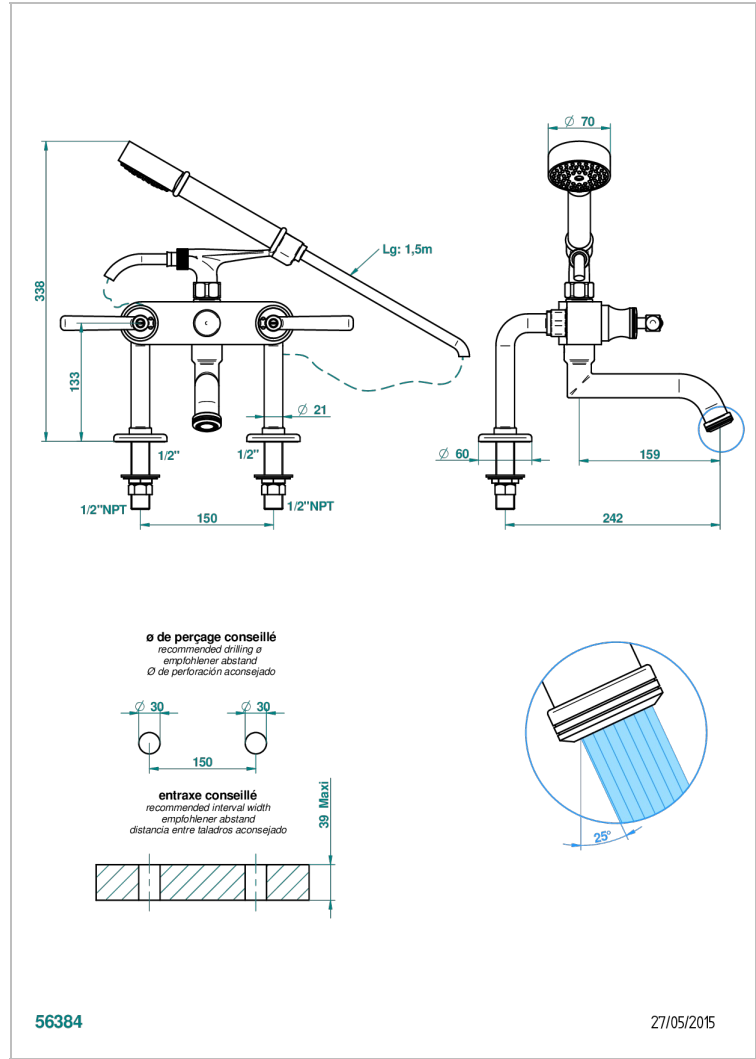

BEAUBOURG WITH LEVER HANDLES

G7B-13G/US

Exposed tub filler with cradle handshower, deck mounted

CHARACTERISTIC

- ASME : ASME A112.18.1-2011/CSA B125.1-11

TECHNICAL SPECS

- Recommandé : 3 bars (max. 5 bars) - Advised : 43,5 psi (max. 72 psi)
- Bec : 75 l/min à 3 bars - Douchette : 9,5 l/min à 3 bars
- Spout : 19,8 gpm at 43.5 psi - Handshower : 2.5 gpm at 43.5 psi