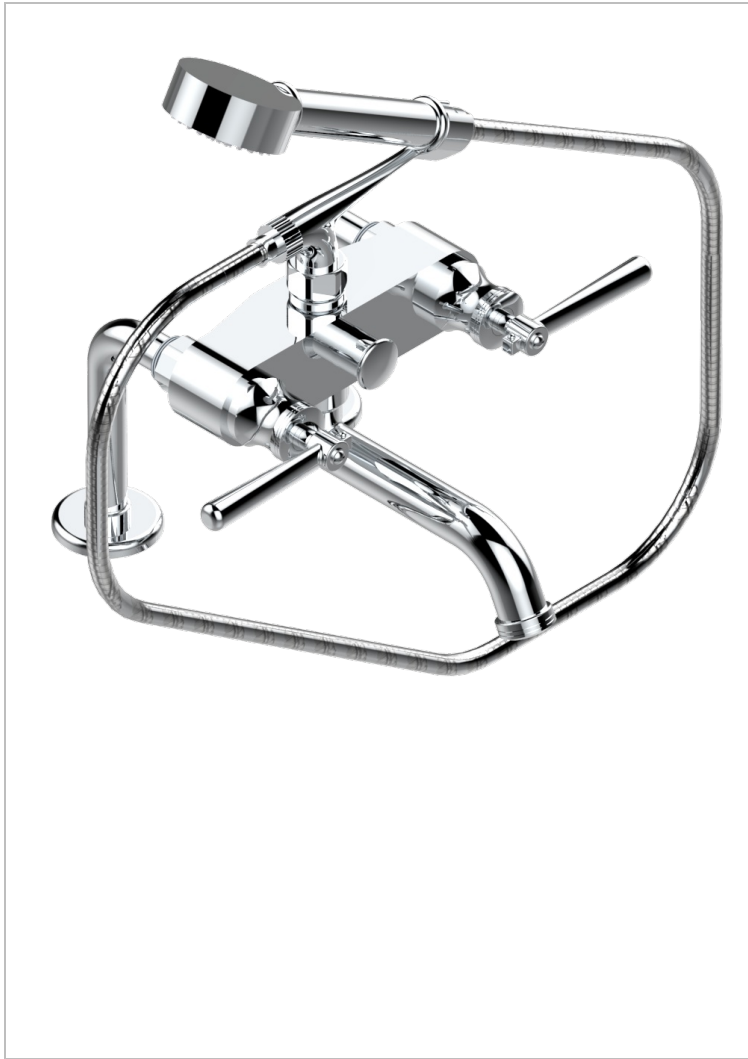

BEAUBOURG WITH LEVER HANDLES

G7B-13G/US

Exposed tub filler with cradle handshower, deck mounted

CHARACTERISTIC

- ASME : ASME A112.18.1-2011/CSA B125.1-11

TECHNICAL SPECS

- Recommandé : 3 bars (max. 5 bars) - Advised : 43,5 psi (max. 72 psi)
- Bec : 75 l/min à 3 bars - Douchette : 9,5 l/min à 3 bars
- Spout : 19,8 gpm at 43.5 psi - Handshower : 2.5 gpm at 43.5 psi

STANDARDS

AVAILABLE FINITIONS

Black ceram - D30
Blush PVD - H62
Brass color PVD - H49
Brown bronze color PVD - F33
Chrome polished - A02
Chrome polished / gold polished - G02

Gold color PVD - H52
Gold mat - F07
Gold polished - F01
Graphite PVD - H64
Light coated bronze - D01
Matt Umber PVD - H67

Matt blush PVD - H60
Matt brass color PVD - H50
Matt brown bronze color PVD - F34
Matt chrome (American satin) - C02
Matt gold color PVD - H53
Matt graphite PVD - H65

Matt nickel (American satin) - C01
Matt nickel color PVD - H56
Natural smoked Brass - A13
Nickel antique / Sovereign - H28
Nickel color PVD - H55
Nickel polished - B01

Soft gold - F30
Soft matt gold - F31
Umber PVD - H66