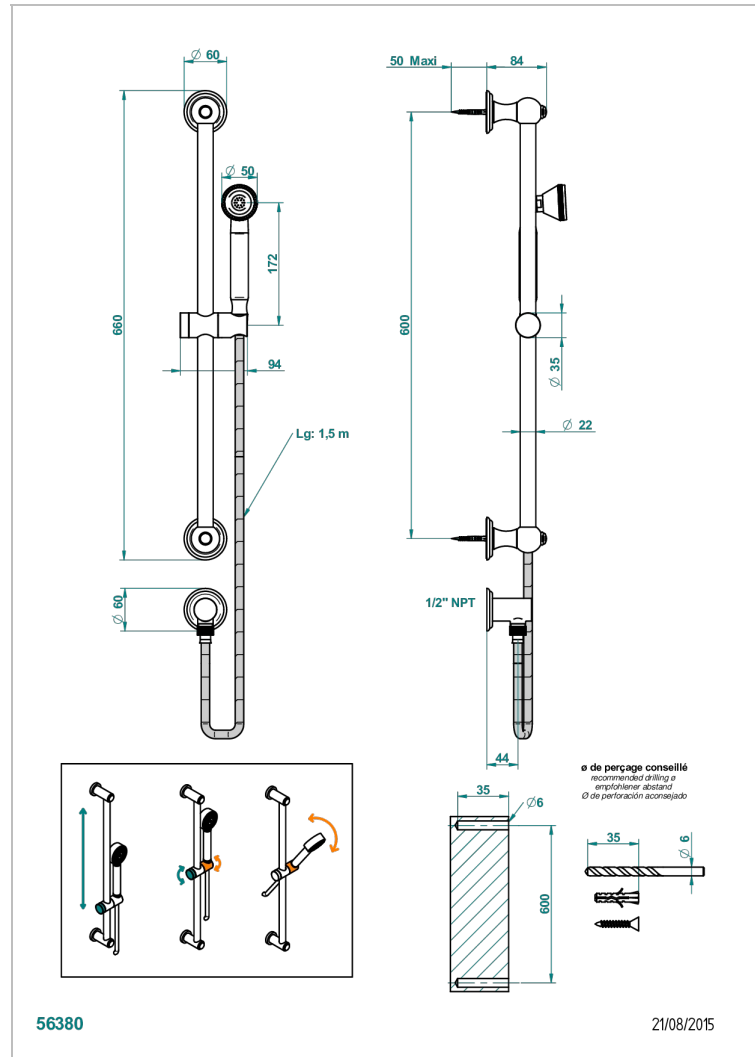

# SUN DRAGON

U5D-59/US

Complete slide bar with turbojet handshower

## CHARACTERISTIC

- Sun Dragon
- Complete slide bar with turbojet handshower

## TECHNICAL SPECS

- Recommandé : 3 bars (max. 5 bars) - Advised : 43,5 psi (max. 72 psi)
- 9,5 l/min à 3 bars (2.5 gpm at 43.5 psi)