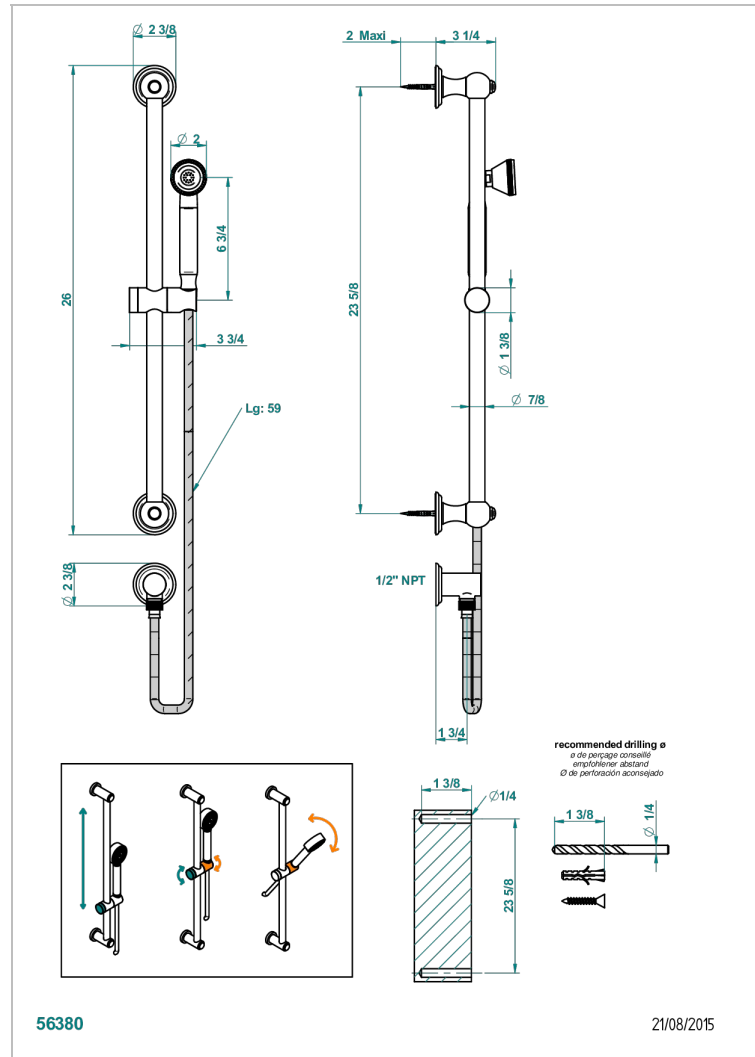

SUN DRAGON

U5D-59/US

Complete slide bar with turbojet handshower

CHARACTERISTIC

- Sun Dragon
- Complete slide bar with turbojet handshower

TECHNICAL SPECS

- Recommandé : 3 bars (max. 5 bars) - Advised : 43,5 psi (max. 72 psi)
- 9,5 l/min à 3 bars (2.5 gpm at 43.5 psi)