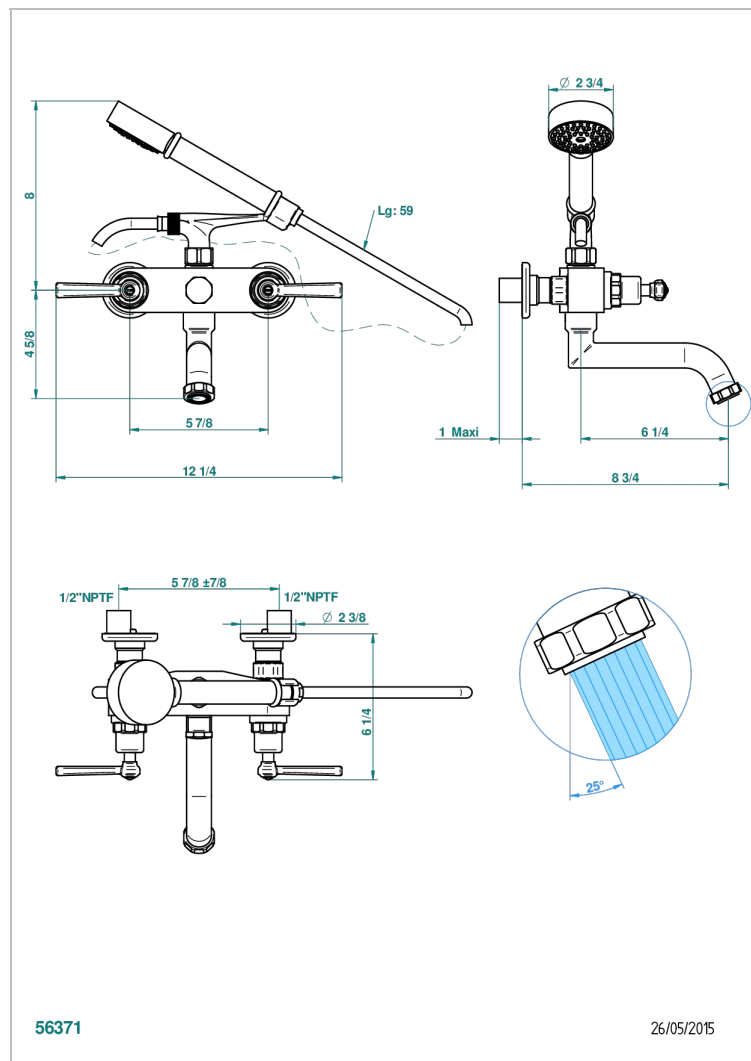

SAINT-GERMAIN WITH LEVER HANDLES

G7D-13B/US

Exposed tub filler with cradle handshower, wall mounted

CHARACTERISTIC

- ASME : ASME A112.18.1-2011/CSA B125.1-11

STANDARDS

AVAILABLE FINITIONS

Black ceram - D30
Blush PVD - H62
Brass color PVD - H49
Brown bronze color PVD - F33
Chrome polished - A02
Chrome polished / gold polished - G02

TECHNICAL SPECS

- Recommandé : 3 bars (max. 5 bars) - Advised : 43,5 psi (max. 72 psi)
- Bec : 75 l/min à 3 bars - Douchette : 9,5 l/min à 3 bars
- Spout : 19,8 gpm at 43.5 psi - Handshower : 2.5 gpm at 43.5 psi