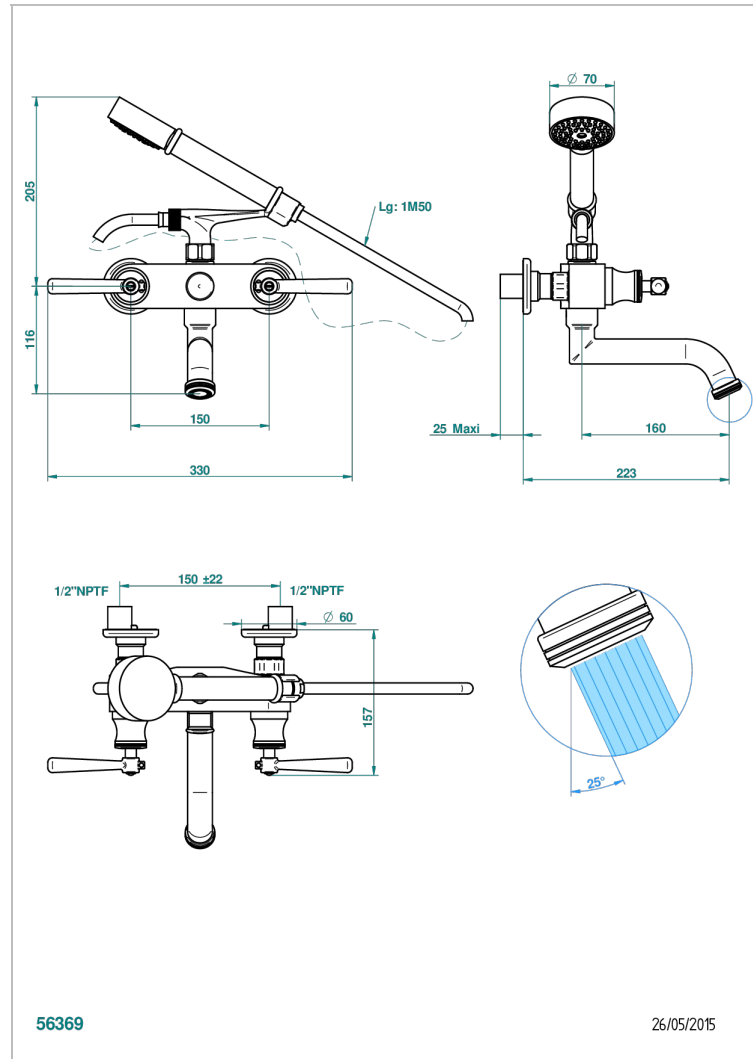

BEAUBOURG WITH LEVER HANDLES

G7B-13B/US

Exposed tub filler with cradle handshower, wall mounted

THG[®]
PARIS

CHARACTERISTIC

- ASME : ASME A112.18.1-2011/CSA B125.1-11

STANDARDS

AVAILABLE FINITIONS

Soft gold - F30
Soft matt gold - F31
Umber PVD - H66

TECHNICAL SPECS

- Recommandé : 3 bars (max. 5 bars) - Advised : 43,5 psi (max. 72 psi)
- Bec : 75 l/min à 3 bars - Douchette : 9,5 l/min à 3 bars
- Spout : 19,8 gpm at 43.5 psi - Handshower : 2.5 gpm at 43.5 psi