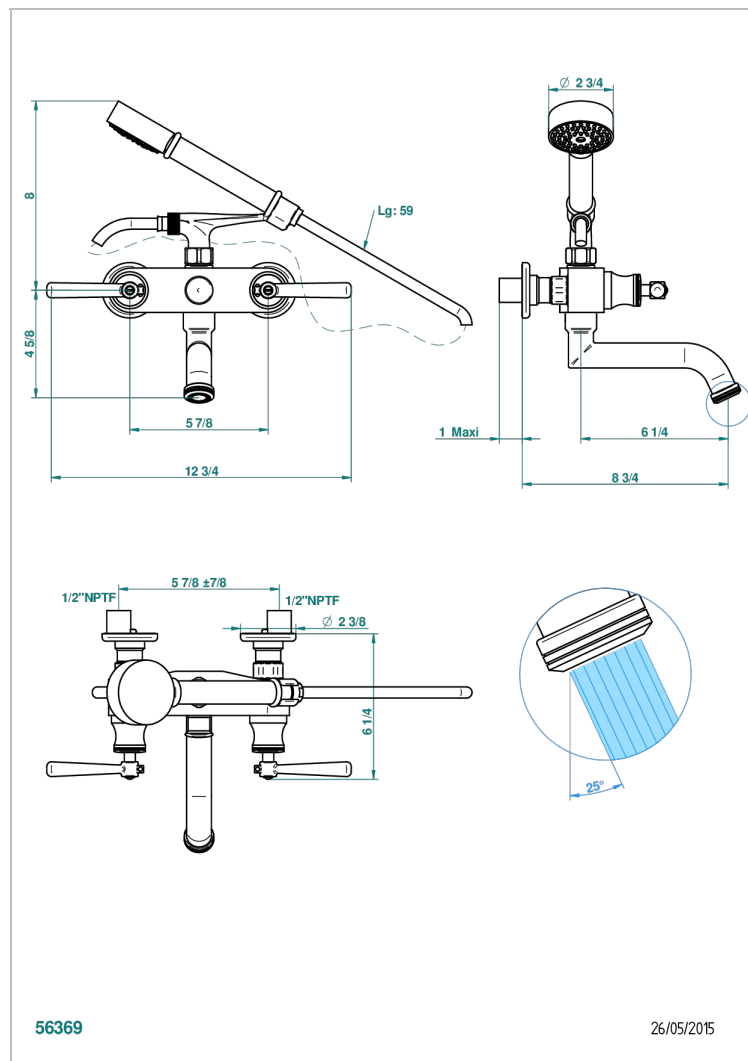

BEAUBOURG WITH LEVER HANDLES

G7B-13B/US

Exposed tub filler with cradle handshower, wall mounted

CHARACTERISTIC

- ASME : ASME A112.18.1-2011/CSA B125.1-11

STANDARDS

AVAILABLE FINITIONS

Black ceram - D30
Blush PVD - H62
Brass color PVD - H49
Brown bronze color PVD - F33
Chrome polished - A02
Chrome polished / gold polished - G02

TECHNICAL SPECS

- Recommandé : 3 bars (max. 5 bars) - Advised : 43,5 psi (max. 72 psi)
- Bec : 75 l/min à 3 bars - Douchette : 9,5 l/min à 3 bars
- Spout : 19,8 gpm at 43.5 psi - Handshower : 2.5 gpm at 43.5 psi