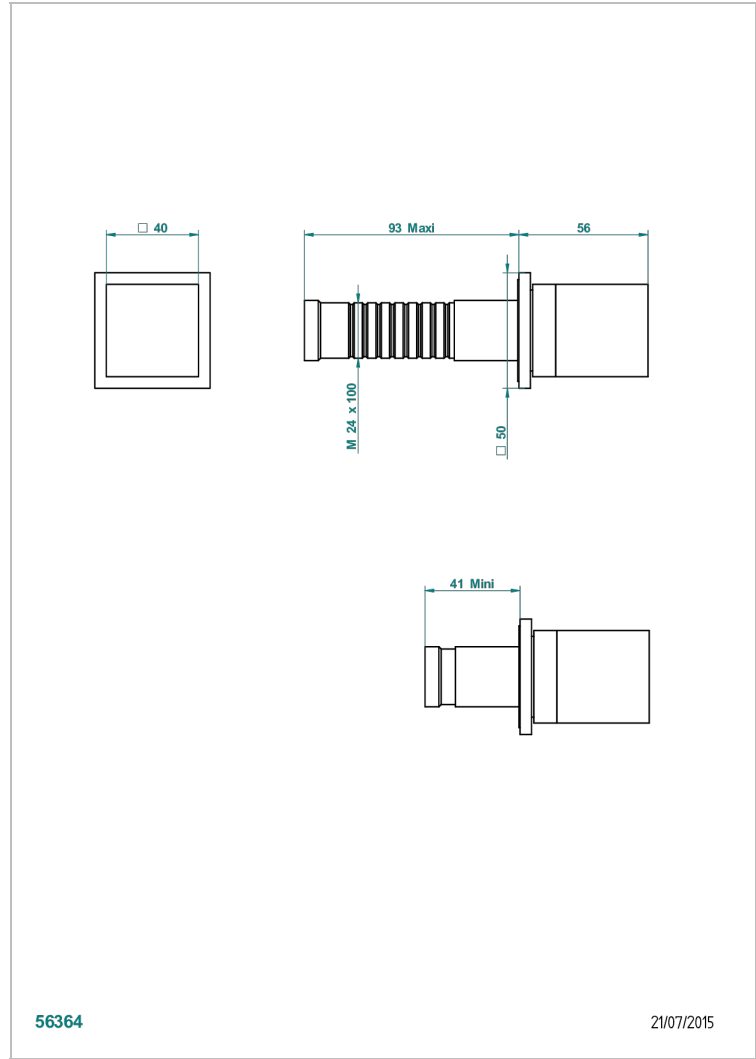

Trim only for wall valve 1/2" ref.30/CA & 30/HA and 3/4" ref.32/CA & 32/HA and diverter ref.50/4VMA

56364

21/07/2015

CHARACTERISTIC

- Soho 2023
- Trim only for wall valve 1/2" ref.30/CA & 30/HA and 3/4" ref.32/CA & 32/HA and diverter ref.50/4VMA

RELATED SKU'S

- Ref. G00-30/CA Wall mounted 1/2" valve body with ceramic head, 1/4 turn left - no trim
- Ref. G00-30/HA Wall mounted 1/2" valve body with ceramic head, 1/4 turn right
- Ref. G00-32/CA Wall mounted 3/4" valve with ceramic head, 1/4 turn left - no trim
- Ref. G00-32/HA Wall mounted 3/4" valve body with ceramic head, 1/4 turn right - no trim