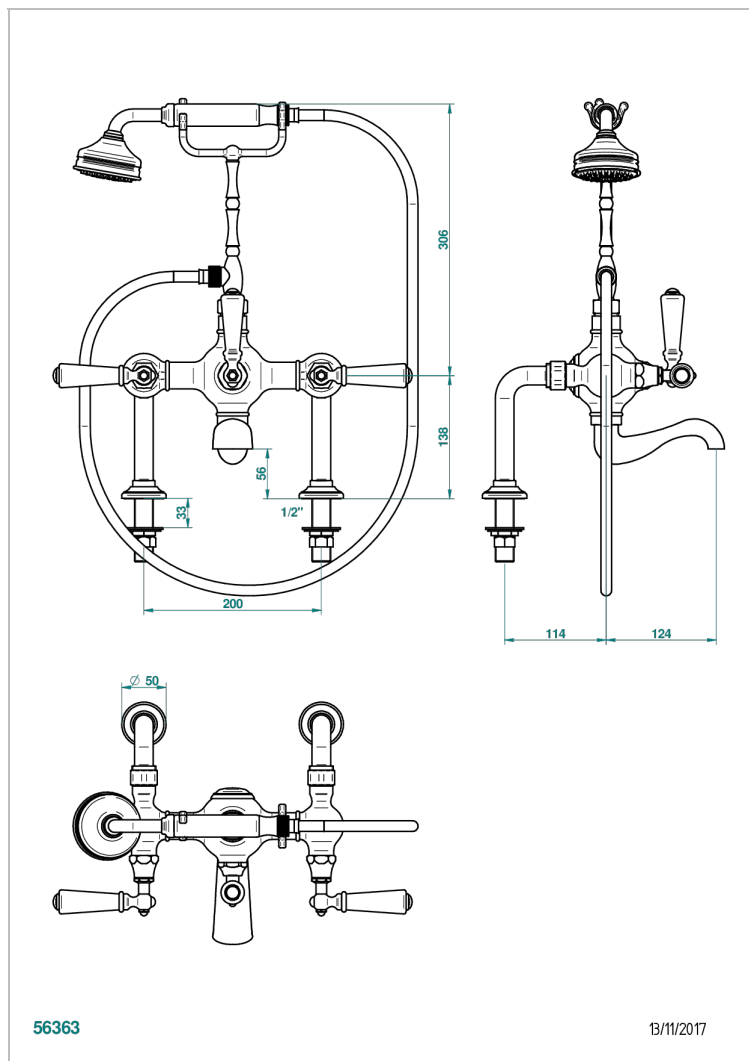

CHARLESTON WITH SMOOTH METAL LEVER HANDLES

G3N-14G/US

Deck mounted exposed tub filler with telephone shower mixer / diverter - 8" centres

CHARACTERISTIC

- Charleston with smooth metal lever handles
- Deck mounted exposed tub filler with telephone shower mixer / diverter - 8" centres

TECHNICAL SPECS

- Recommandé : 3 bars (max. 5 bars) - Advised : 43,5 psi (max. 72 psi)
- Bec : 75 l/min à 3 bars - Douchette : 9,5 l/min à 3 bars
- Spout : 19,8 gpm at 43.5 psi - Handshower : 2.5 gpm at 43.5 psi