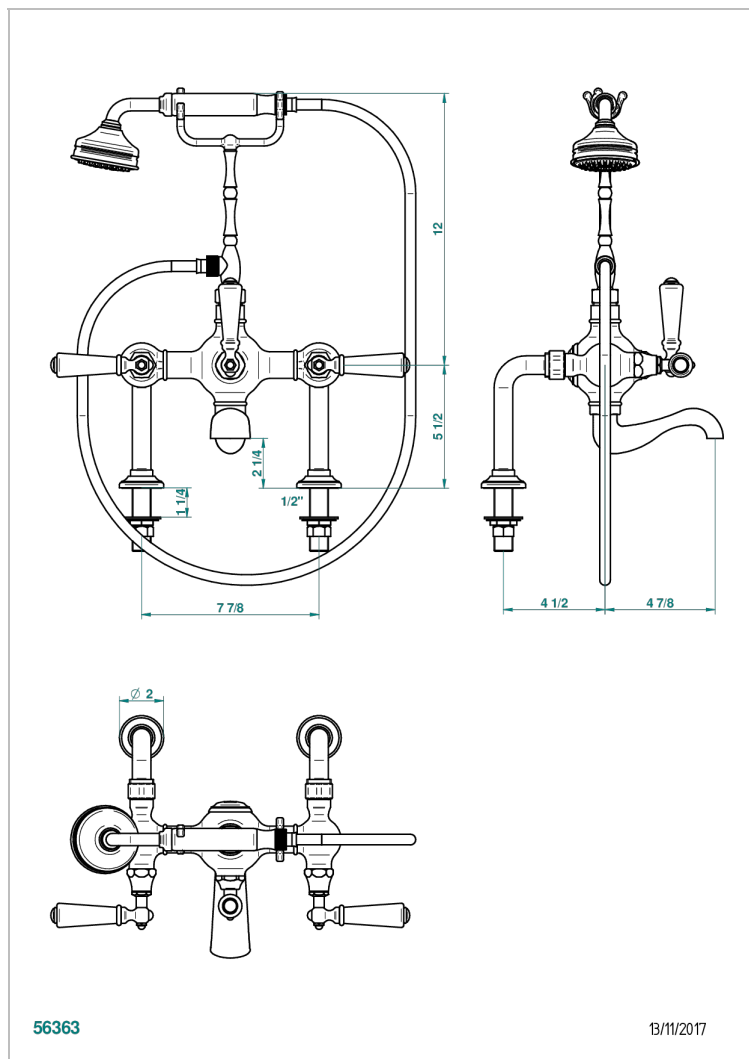

CHARLESTON WITH SMOOTH METAL LEVER HANDLES

G3N-14G/US

Deck mounted exposed tub filler with telephone shower mixer / diverter - 8" centres

56363

13/11/2017

CHARACTERISTIC

- Charleston with smooth metal lever handles
- Deck mounted exposed tub filler with telephone shower mixer / diverter - 8" centres

TECHNICAL SPECS

- Recommandé : 3 bars (max. 5 bars) - Advised : 43,5 psi (max. 72 psi)
- Bec : 75 l/min à 3 bars - Douchette : 9,5 l/min à 3 bars
- Spout : 19,8 gpm at 43.5 psi - Handshower : 2.5 gpm at 43.5 psi

Nickel antique / Sovereign - H28

Nickel color PVD - H55

Nickel polished - B01

Soft gold - F30

Soft matt gold - F31

Umber PVD - H66