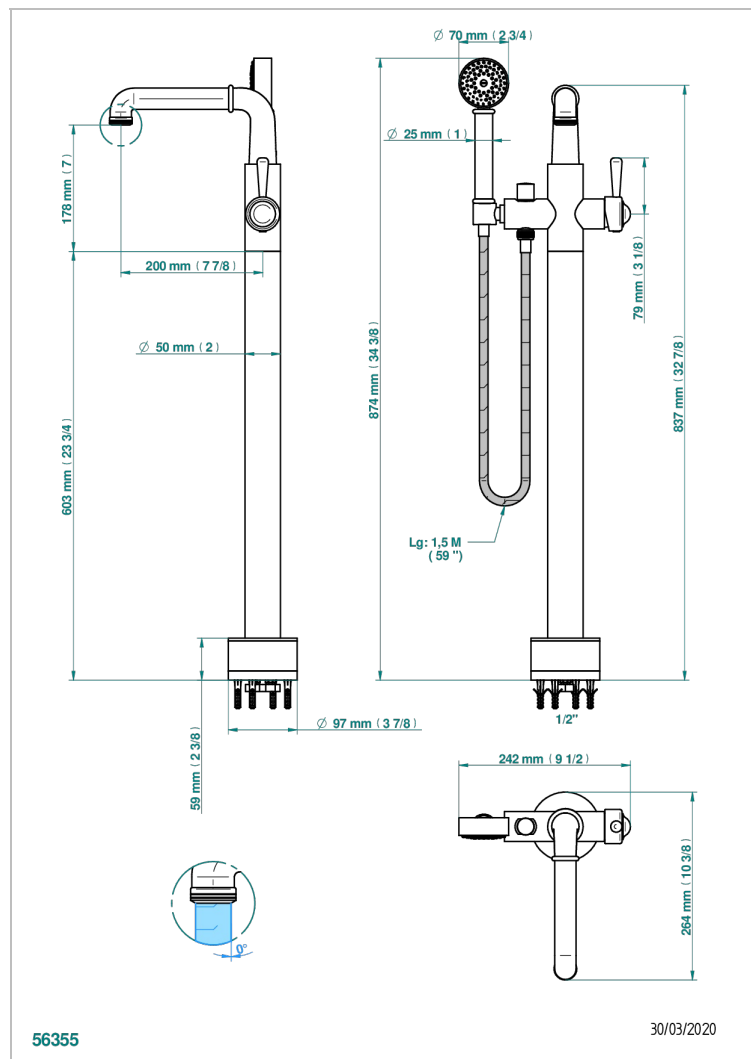

BEAUBOURG WITH LEVER HANDLES

G7B-6508S

Free-standing single lever bath mixer with handshower with Easyclean system

CHARACTERISTIC

- Beaubourg with lever handles
- Free-standing single lever bath mixer with handshower with Easyclean system

TECHNICAL SPECS

- Recommandé : 3 bars (max. 5 bars) - Advised : 43,5 psi (max. 72 psi)
- Bec : 22 l/min à 3 bars - Douchette : 9,5 l/min à 3 bars
- Spout : 5.82 gpm at 43.5 psi - Handshower : 2.5 gpm at 43.5 psi