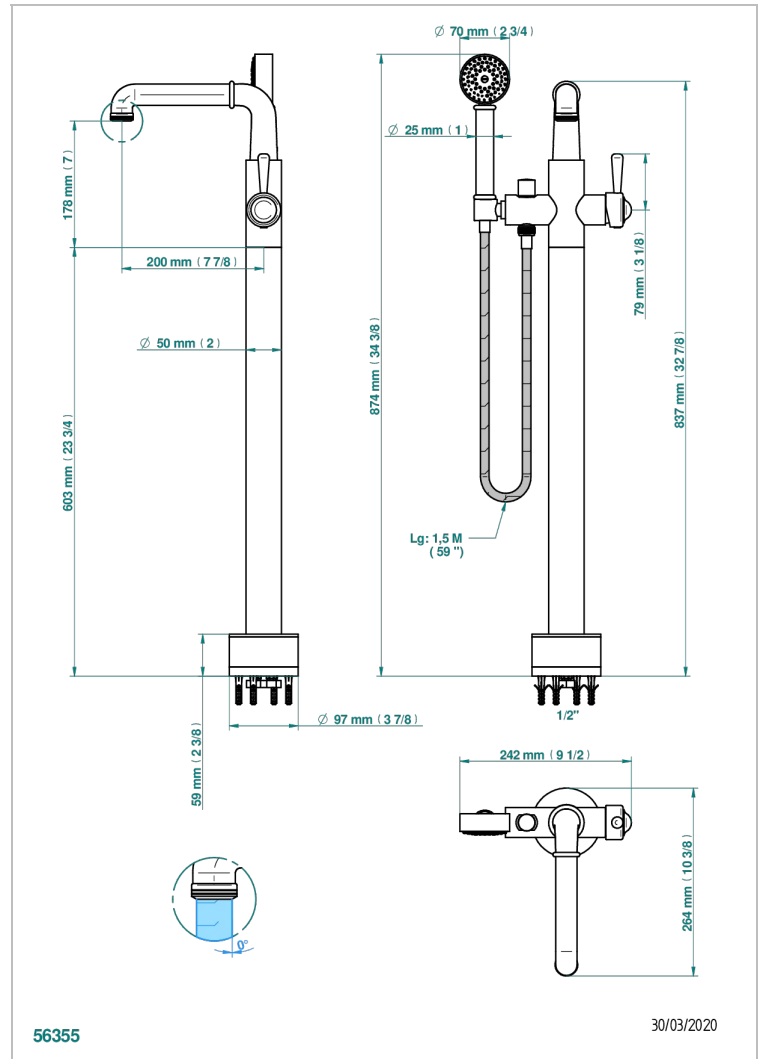

THG® PARIS

BEAUBOURG WITH LEVER

G7B-6508S

Free-standing bath mixer with handshower with Easyclean system

CHARACTERISTIC

- Beaubourg with lever
- Free-standing bath mixer with handshower with Easyclean system

TECHNICAL SPECS

- Recommandé : 3 bars (max. 5 bars) - Advised : 43,5 psi (max. 72 psi)
- Bec : 22 l/min à 3 bars - Douchette : 9,5 l/min à 3 bars
- Spout : 5.82 gpm at 43.5 psi - Handshower : 2.5 gpm at 43.5 psi