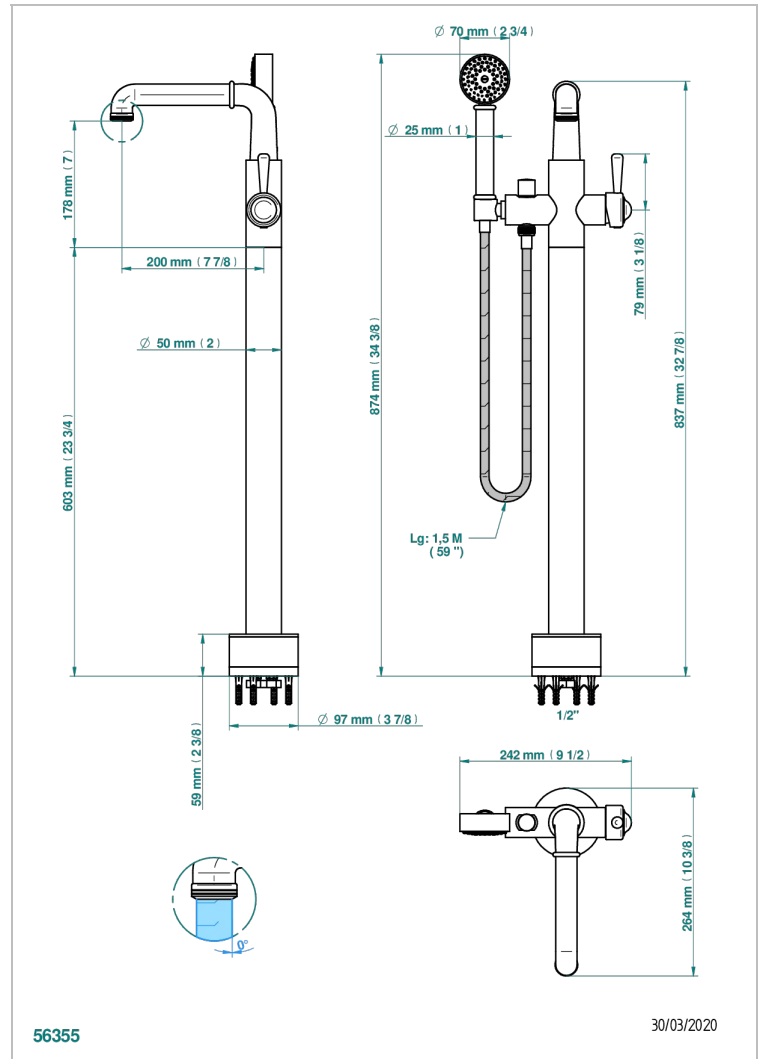

THG® PARIS

BEAUBOURG WITH LEVER

G7B-6508S

Free-standing bath mixer with handshower with Easyclean system

56355

30/03/2020

CHARACTERISTIC

- Beaubourg with lever
- Free-standing bath mixer with handshower with Easyclean system

TECHNICAL SPECS

- Recommandé : 3 bars (max. 5 bars) - Advised : 43,5 psi (max. 72 psi)
- Bec : 22 l/min à 3 bars - Douchette : 9,5 l/min à 3 bars
- Spout : 5.82 gpm at 43.5 psi - Handshower : 2.5 gpm at 43.5 psi