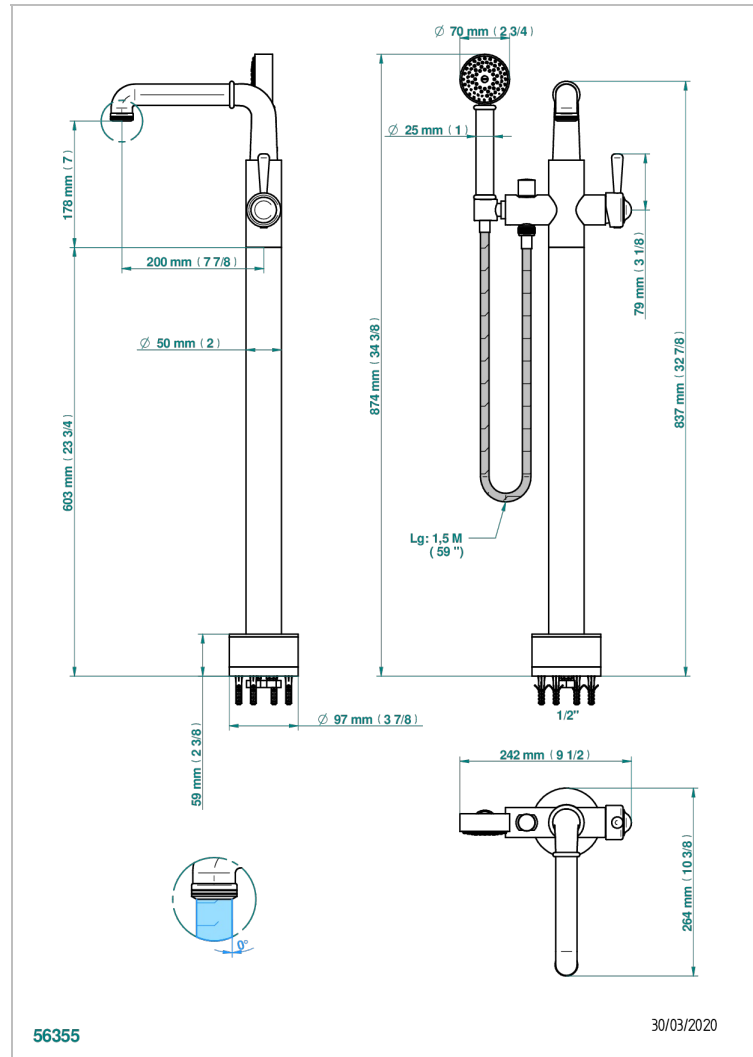

Free-standing single lever bath mixer with handshower with Easyclean system

CHARACTERISTIC

- Beaubourg
- Free-standing single lever bath mixer with handshower with Easyclean system

TECHNICAL SPECS

- Recommandé : 3 bars (max. 5 bars) - Advised : 43,5 psi (max. 72 psi)
- Bec : 22 l/min à 3 bars - Douchette : 9,5 l/min à 3 bars
- Spout : 5.82 gpm at 43.5 psi - Handshower : 2.5 gpm at 43.5 psi