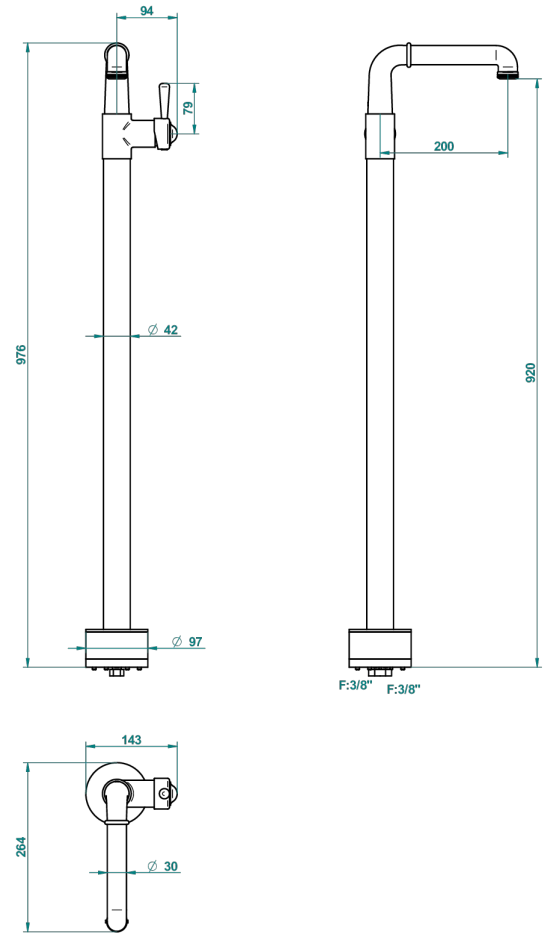

# BEAUBOURG WITH LEVER

G7B-6500S

Free-standing basin mixer

THG<sup>®</sup>  
PARIS

56354

24/07/2015

## CHARACTERISTIC

- Beaubourg with lever
- Free-standing basin mixer