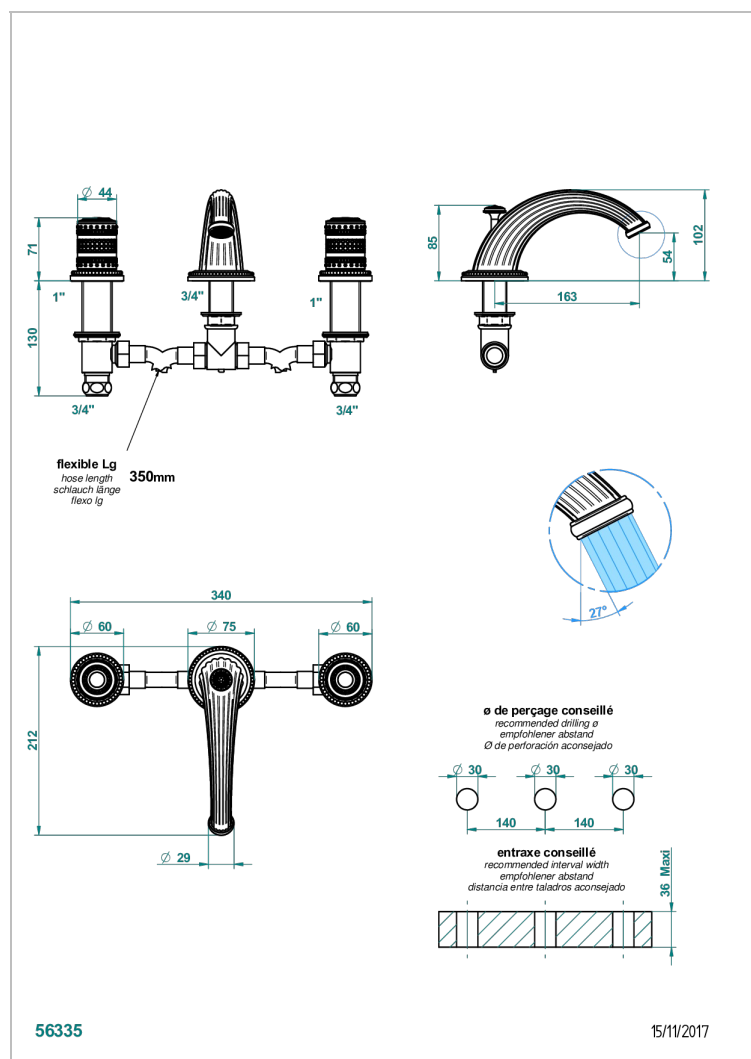

# MONTE CARLO, GOLD PORCELAIN

U8B-25

Rim mounted 3-hole bath mixer, goliath spout

## CHARACTERISTIC

- ACS : 18ACCLY403

Varnished matt antique red copper (color finish) - H07