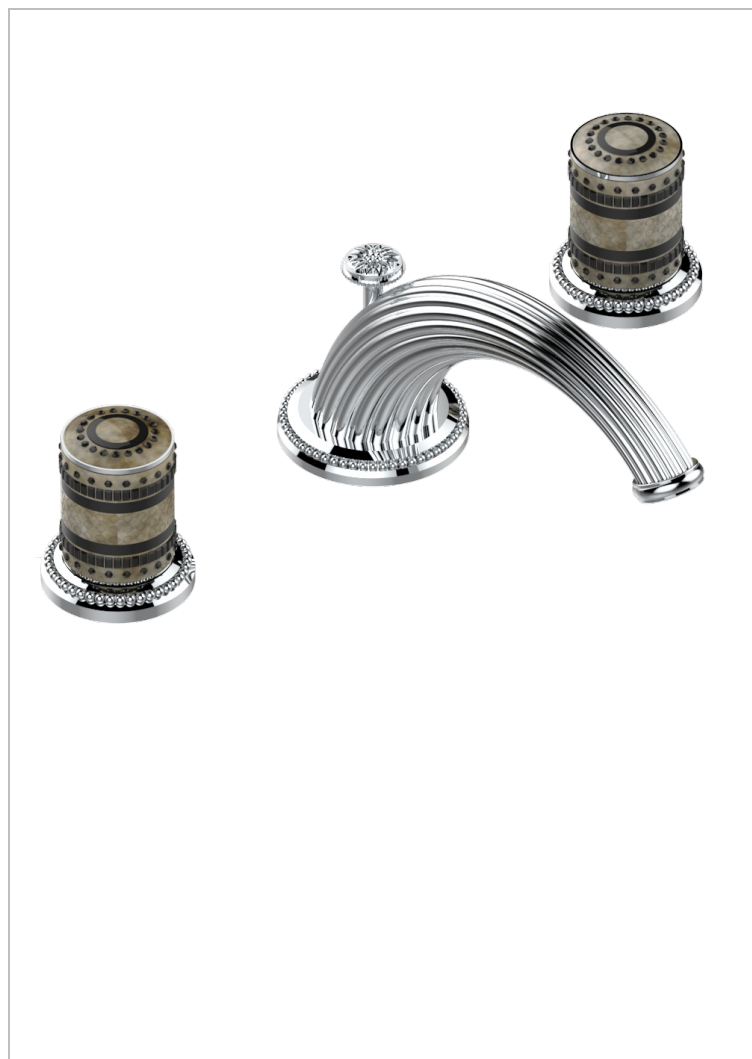

# MONTE CARLO, GOLD PORCELAIN

U8B-25

Rim mounted 3-hole bath mixer, goliath spout

## CHARACTERISTIC

- ACS : 18ACCLY403

## AVAILABLE FINITIONS

Antique nickel - H28  
Black ceram - D30  
Lacquered light bronze - D01  
Matt chrome - C02  
Matt gold - F07  
Matt nickel (color finish) - C01

Polished chrome (color finish) - A02  
Polished chrome / Polished gold (color finish) - G02  
Polished gold (color finish) - F01  
Polished nickel - B01  
Soft gold - F30  
Soft matt gold - F31

Varnished matt antique red copper (color finish) - H07