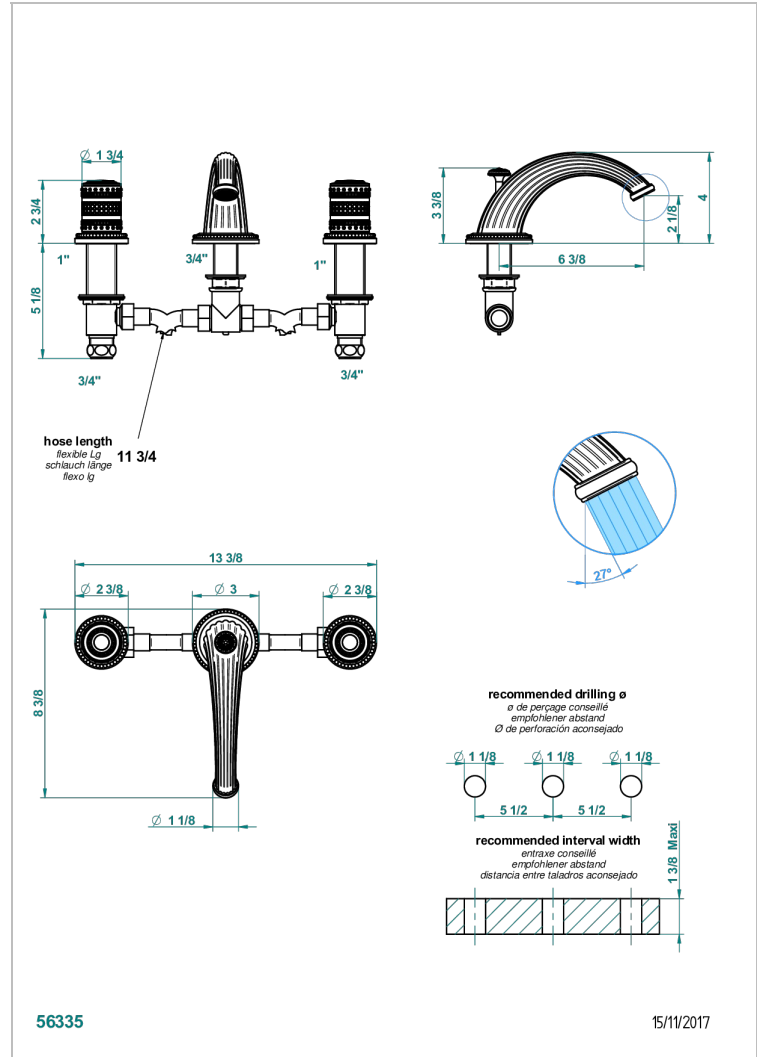

MONTE CARLO, GOLD PORCELAIN

U8B-25

Rim mounted 3-hole bath mixer, goliath spout

CHARACTERISTIC

- ACS : 18ACCLY403

TECHNICAL SPECS

- Recommandé : 3 bars (max. 5 bars) - Advised : 43,5 psi (max. 72 psi)
- 48 l/min à 3 bars (12.7 gpm at 43.5 psi)

STANDARDS

AVAILABLE FINITIONS

- Antique nickel - H28
- Black ceram - D30
- Lacquered light bronze - D01
- Matt chrome - C02
- Matt gold - F07
- Matt nickel (color finish) - C01

- Polished chrome (color finish) - A02
- Polished chrome / Polished gold (color finish) - G02
- Polished gold (color finish) - F01
- Polished nickel - B01
- Soft gold - F30
- Soft matt gold - F31

- Varnished matt antique red copper (color finish) - H07