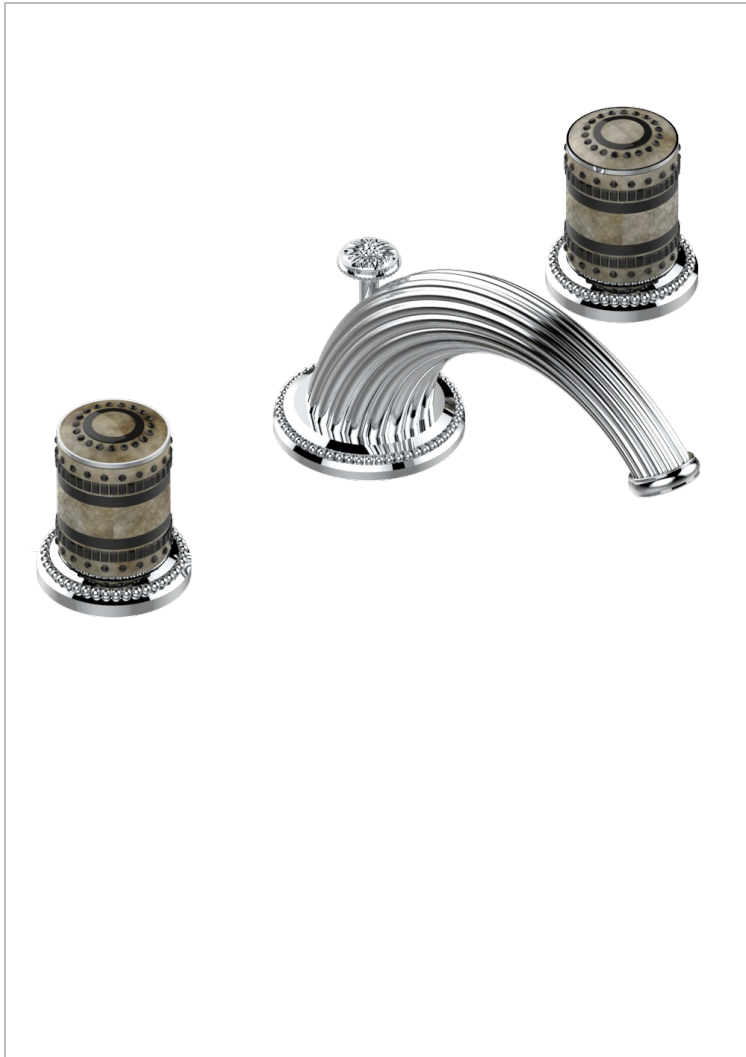

MONTE CARLO, GOLD PORCELAIN

U8B-25

Rim mounted 3-hole bath mixer, goliath spout

CHARACTERISTIC

- ACS : 18ACCLY403

TECHNICAL SPECS

- Recommandé : 3 bars (max. 5 bars) - Advised : 43,5 psi (max. 72 psi)
- 48 l/min à 3 bars (12.7 gpm at 43.5 psi)

STANDARDS

AVAILABLE FINITIONS

- Antique nickel - H28
- Black ceram - D30
- Lacquered light bronze - D01
- Matt chrome - C02
- Matt gold - F07
- Matt nickel (color finish) - C01

- Polished chrome (color finish) - A02
- Polished chrome / Polished gold (color finish) - G02
- Polished gold (color finish) - F01
- Polished nickel - B01
- Soft gold - F30
- Soft matt gold - F31

- Varnished matt antique red copper (color finish) - H07