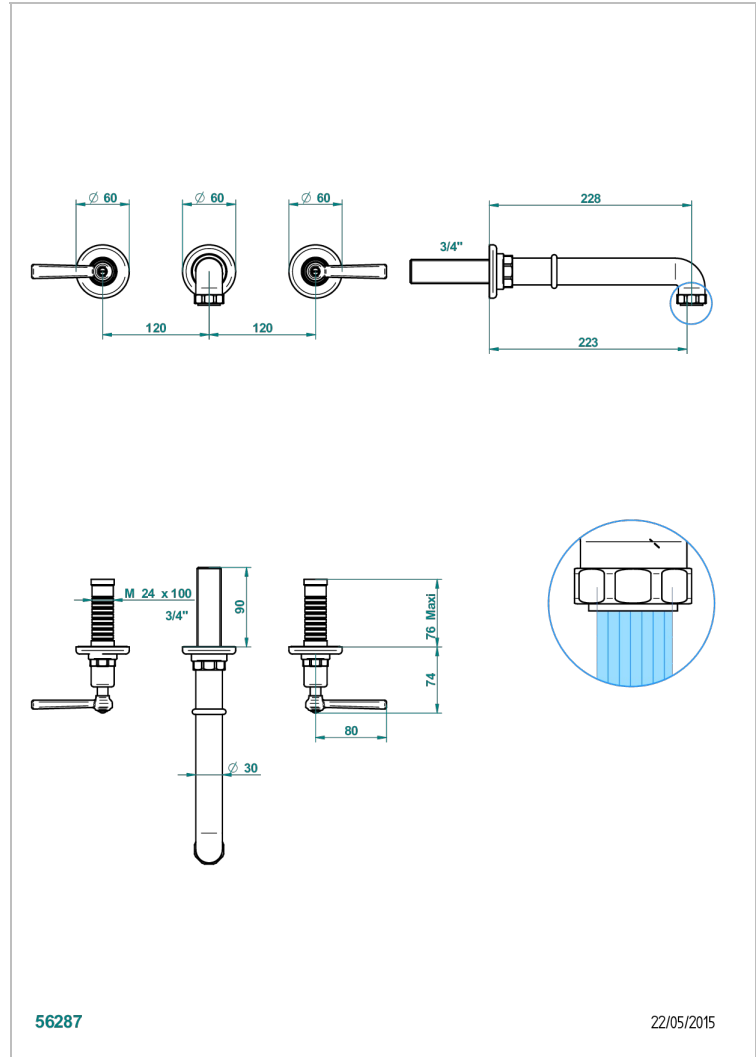

SAINT-GERMAIN WITH LEVER HANDLES

G7D-41SGB

Trim for wall mounted 3-hole bath set only

THG[®]
PARIS

CHARACTERISTIC

- Saint-germain with lever handles
- Trim for wall mounted 3-hole bath set only

RELATED SKU'S

- Ref. G00-40AM/US Rough parts for wall set (one counter clockwise and one clockwise cartridges)

AVAILABLE FINITIONS

Black ceram - D30

Blush PVD - H62

Brass color PVD - H49

Brown bronze color PVD - F33

Chrome polished - A02