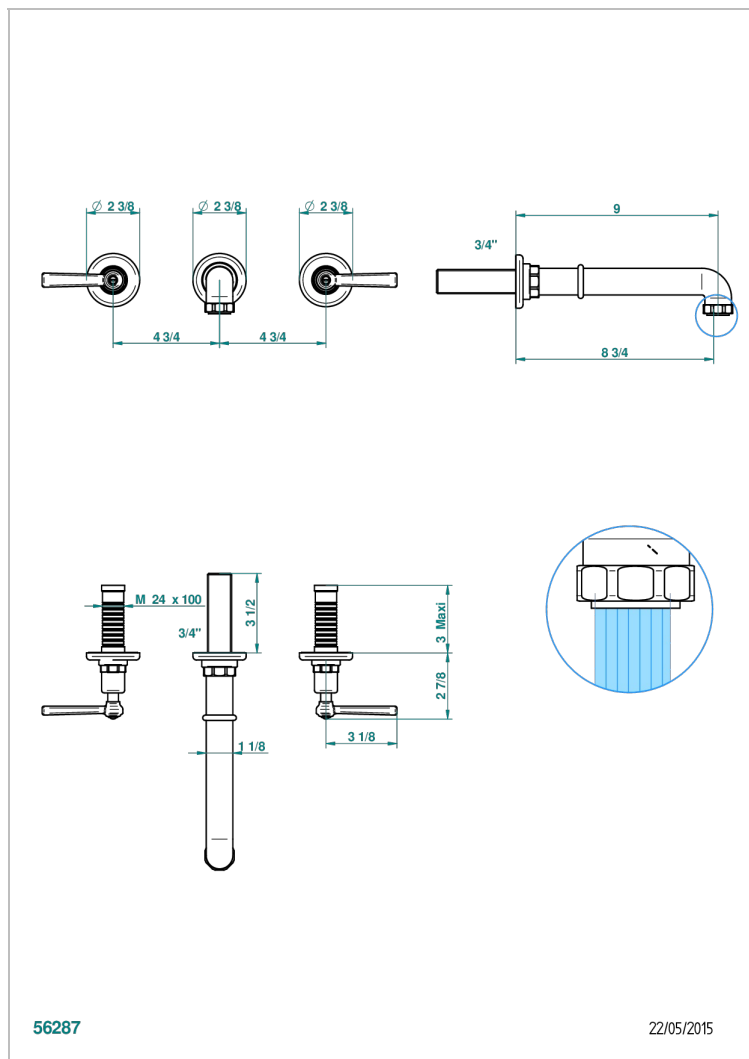

# SAINT-GERMAIN WITH LEVER HANDLES

G7D-41SGB

Trim for wall mounted 3-hole bath set only

56287

22/05/2015

## CHARACTERISTIC

- Saint-germain with lever handles
- Trim for wall mounted 3-hole bath set only

## RELATED SKU'S

- Ref. G00-40AM/US Rough parts for wall set (one counter clockwise and one clockwise cartridges)