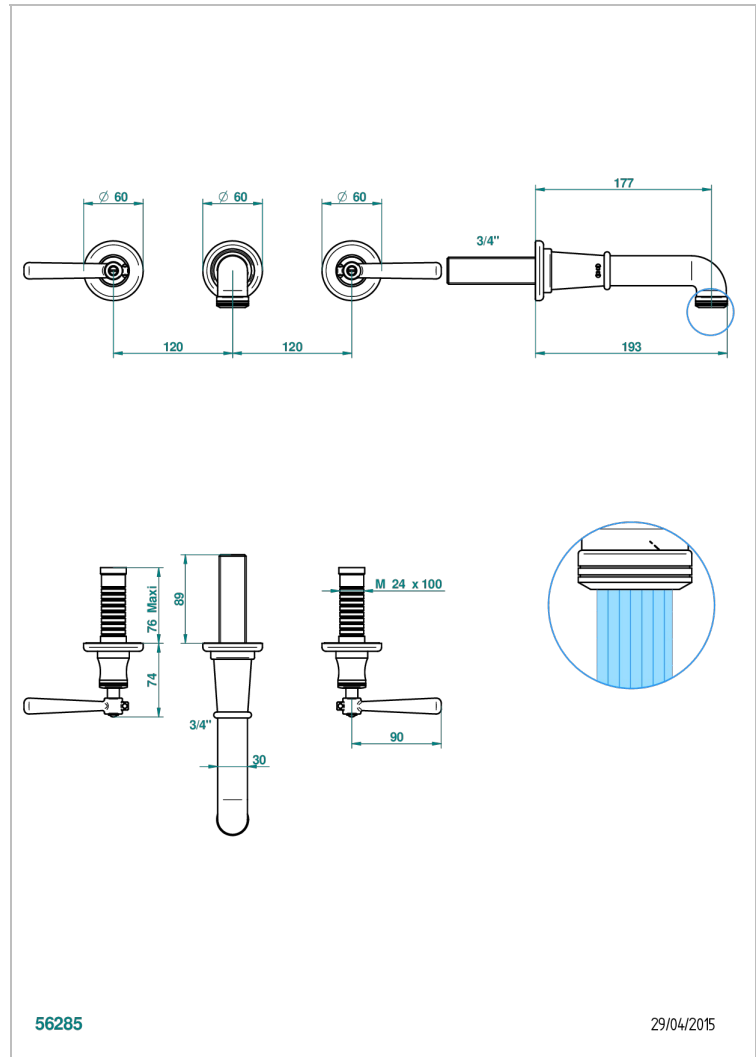

BEAUBOURG WITH LEVER HANDLES

G7B-41GB

Trim for wall mounted 3-hole bath set only

THG[®]
PARIS

CHARACTERISTIC

- Beaubourg with lever handles
- Trim for wall mounted 3-hole bath set only

RELATED SKU'S

- Ref. G00-40AM/US Rough parts for wall set (one counter clockwise and one clockwise cartridges)