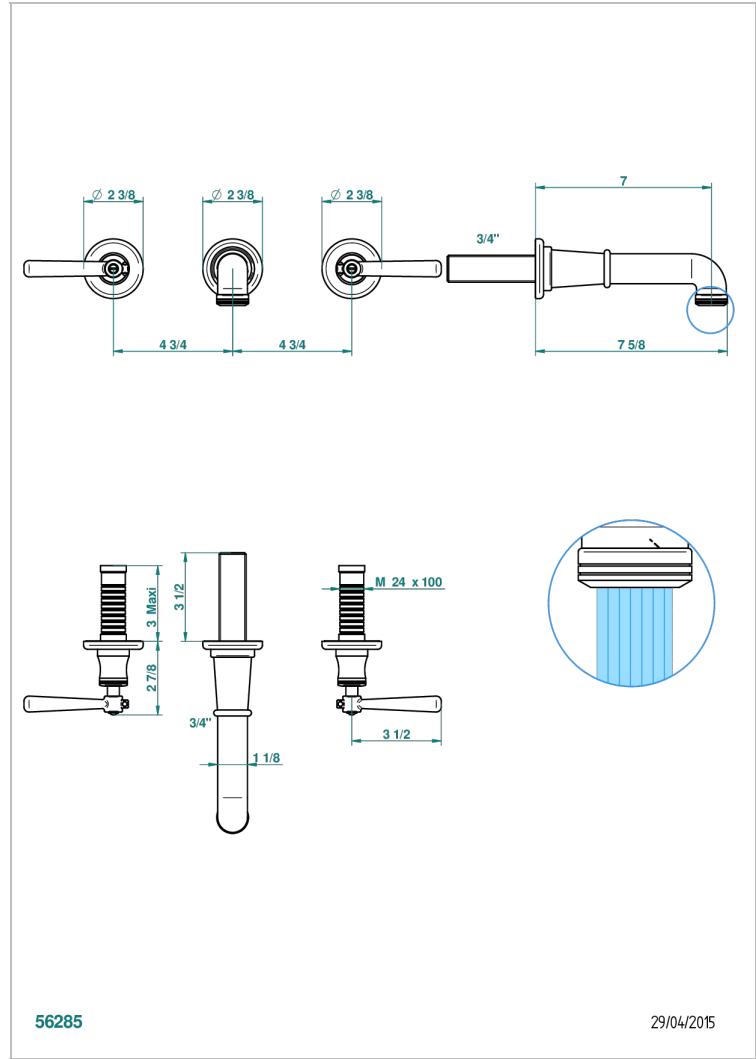

# BEAUBOURG WITH LEVER HANDLES

G7B-41GB

Trim for wall mounted 3-hole bath set only

## CHARACTERISTIC

- Beaubourg with lever handles
- Trim for wall mounted 3-hole bath set only

## RELATED SKU'S

- Ref. G00-40AM/US Rough parts for wall set (one counter clockwise and one clockwise cartridges)