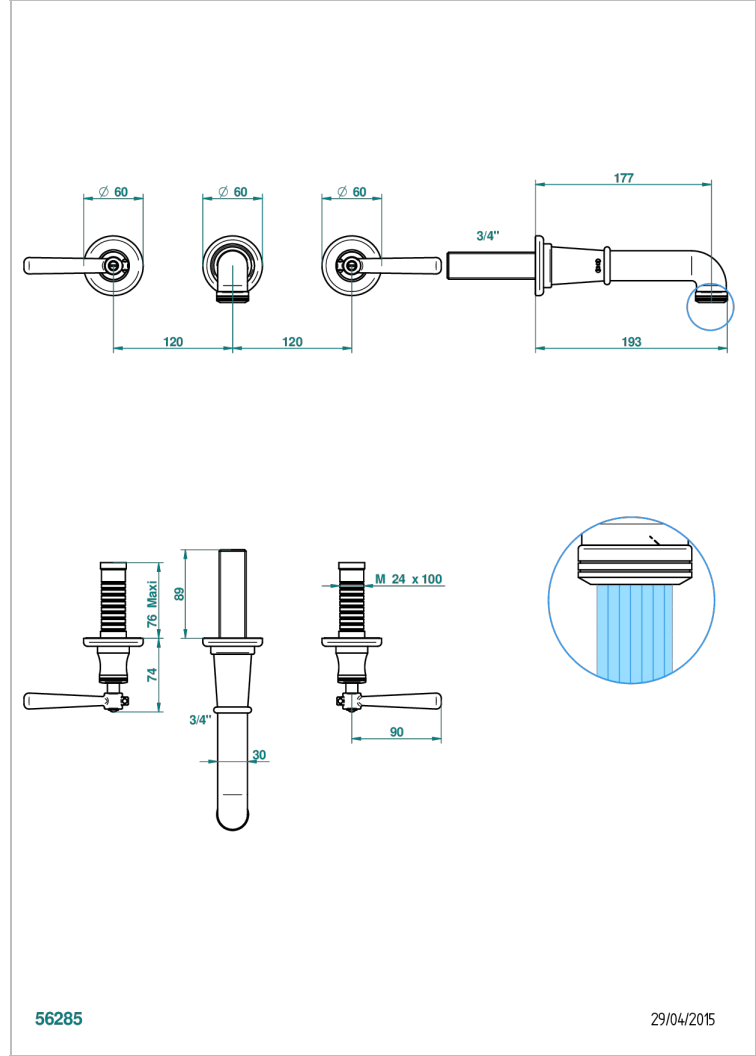

BEAUBOURG WITH LEVER

G7B-41GB

Trim only for wall mounted 3-hole bath mixer

56285

29/04/2015

CHARACTERISTIC

- Beaubourg with lever
- Trim only for wall mounted 3-hole bath mixer

RELATED SKU'S

- Ref. G00-40AC Rough parts for wall mounted 3 hole mixer, cross handle version
- Ref. G00-40AM Rough parts for wall mounted 3 hole mixer, lever handle version

AVAILABLE FINITIONS

Antique nickel - H28
Black ceram - D30
Blush PVD - H62
Brass color PVD - H49
Brown bronze color PVD - F33
Gold color PVD - H52