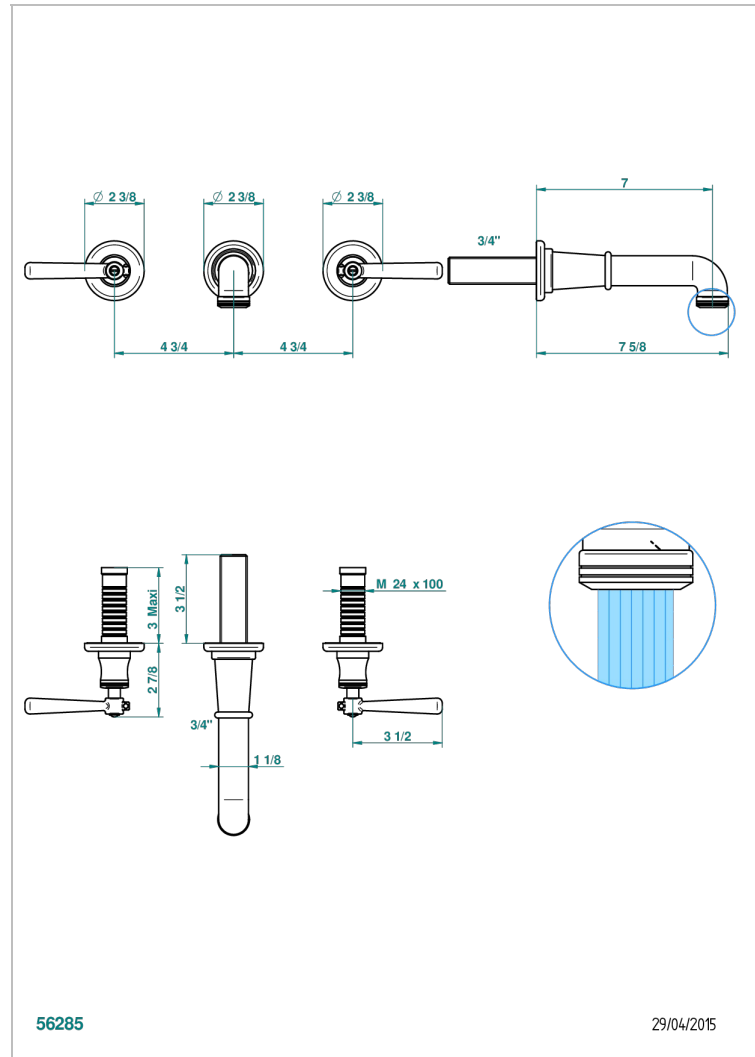

# BEAUBOURG WITH LEVER

G7B-41GB

Trim only for wall mounted 3-hole bath mixer

## CHARACTERISTIC

- Beaubourg with lever
- Trim only for wall mounted 3-hole bath mixer

## RELATED SKU'S

- Ref. G00-40AC Rough parts for wall mounted 3 hole mixer, cross handle version
- Ref. G00-40AM Rough parts for wall mounted 3 hole mixer, lever handle version