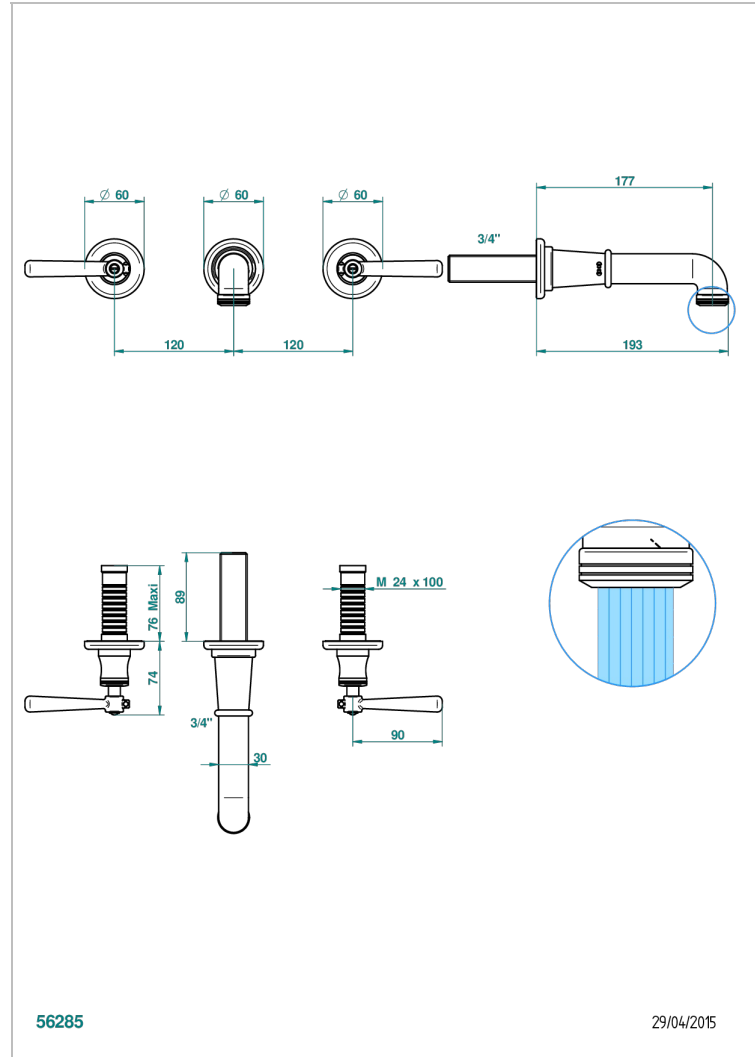

# BEAUBOURG WITH LEVER

G7B-41GB

Trim only for wall mounted 3-hole bath mixer

56285

29/04/2015

## CHARACTERISTIC

- Beaubourg with lever
- Trim only for wall mounted 3-hole bath mixer

## RELATED SKU'S

- Ref. G00-40AC Rough parts for wall mounted 3 hole mixer, cross handle version
- Ref. G00-40AM Rough parts for wall mounted 3 hole mixer, lever handle version