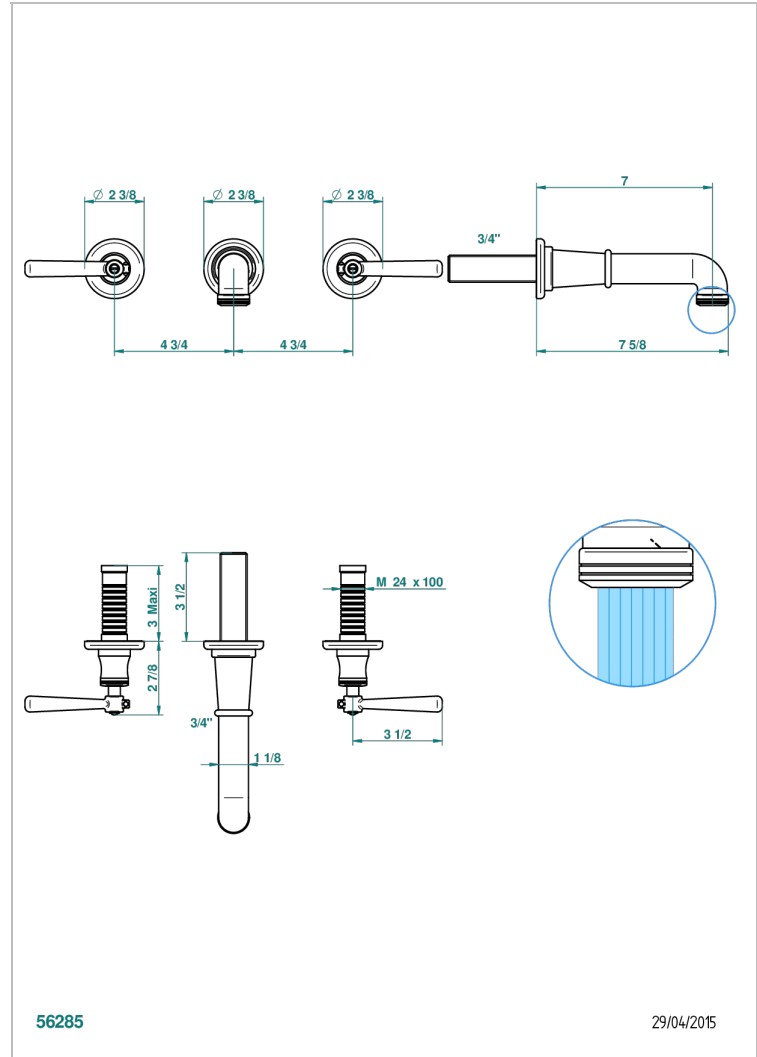

# BEAUBOURG WITH LEVER

G7B-41GB

Trim only for wall mounted 3-hole bath mixer

## CHARACTERISTIC

- Beaubourg with lever
- Trim only for wall mounted 3-hole bath mixer

## RELATED SKU'S

- Ref. G00-40AC Rough parts for wall mounted 3 hole mixer, cross handle version
- Ref. G00-40AM Rough parts for wall mounted 3 hole mixer, lever handle version